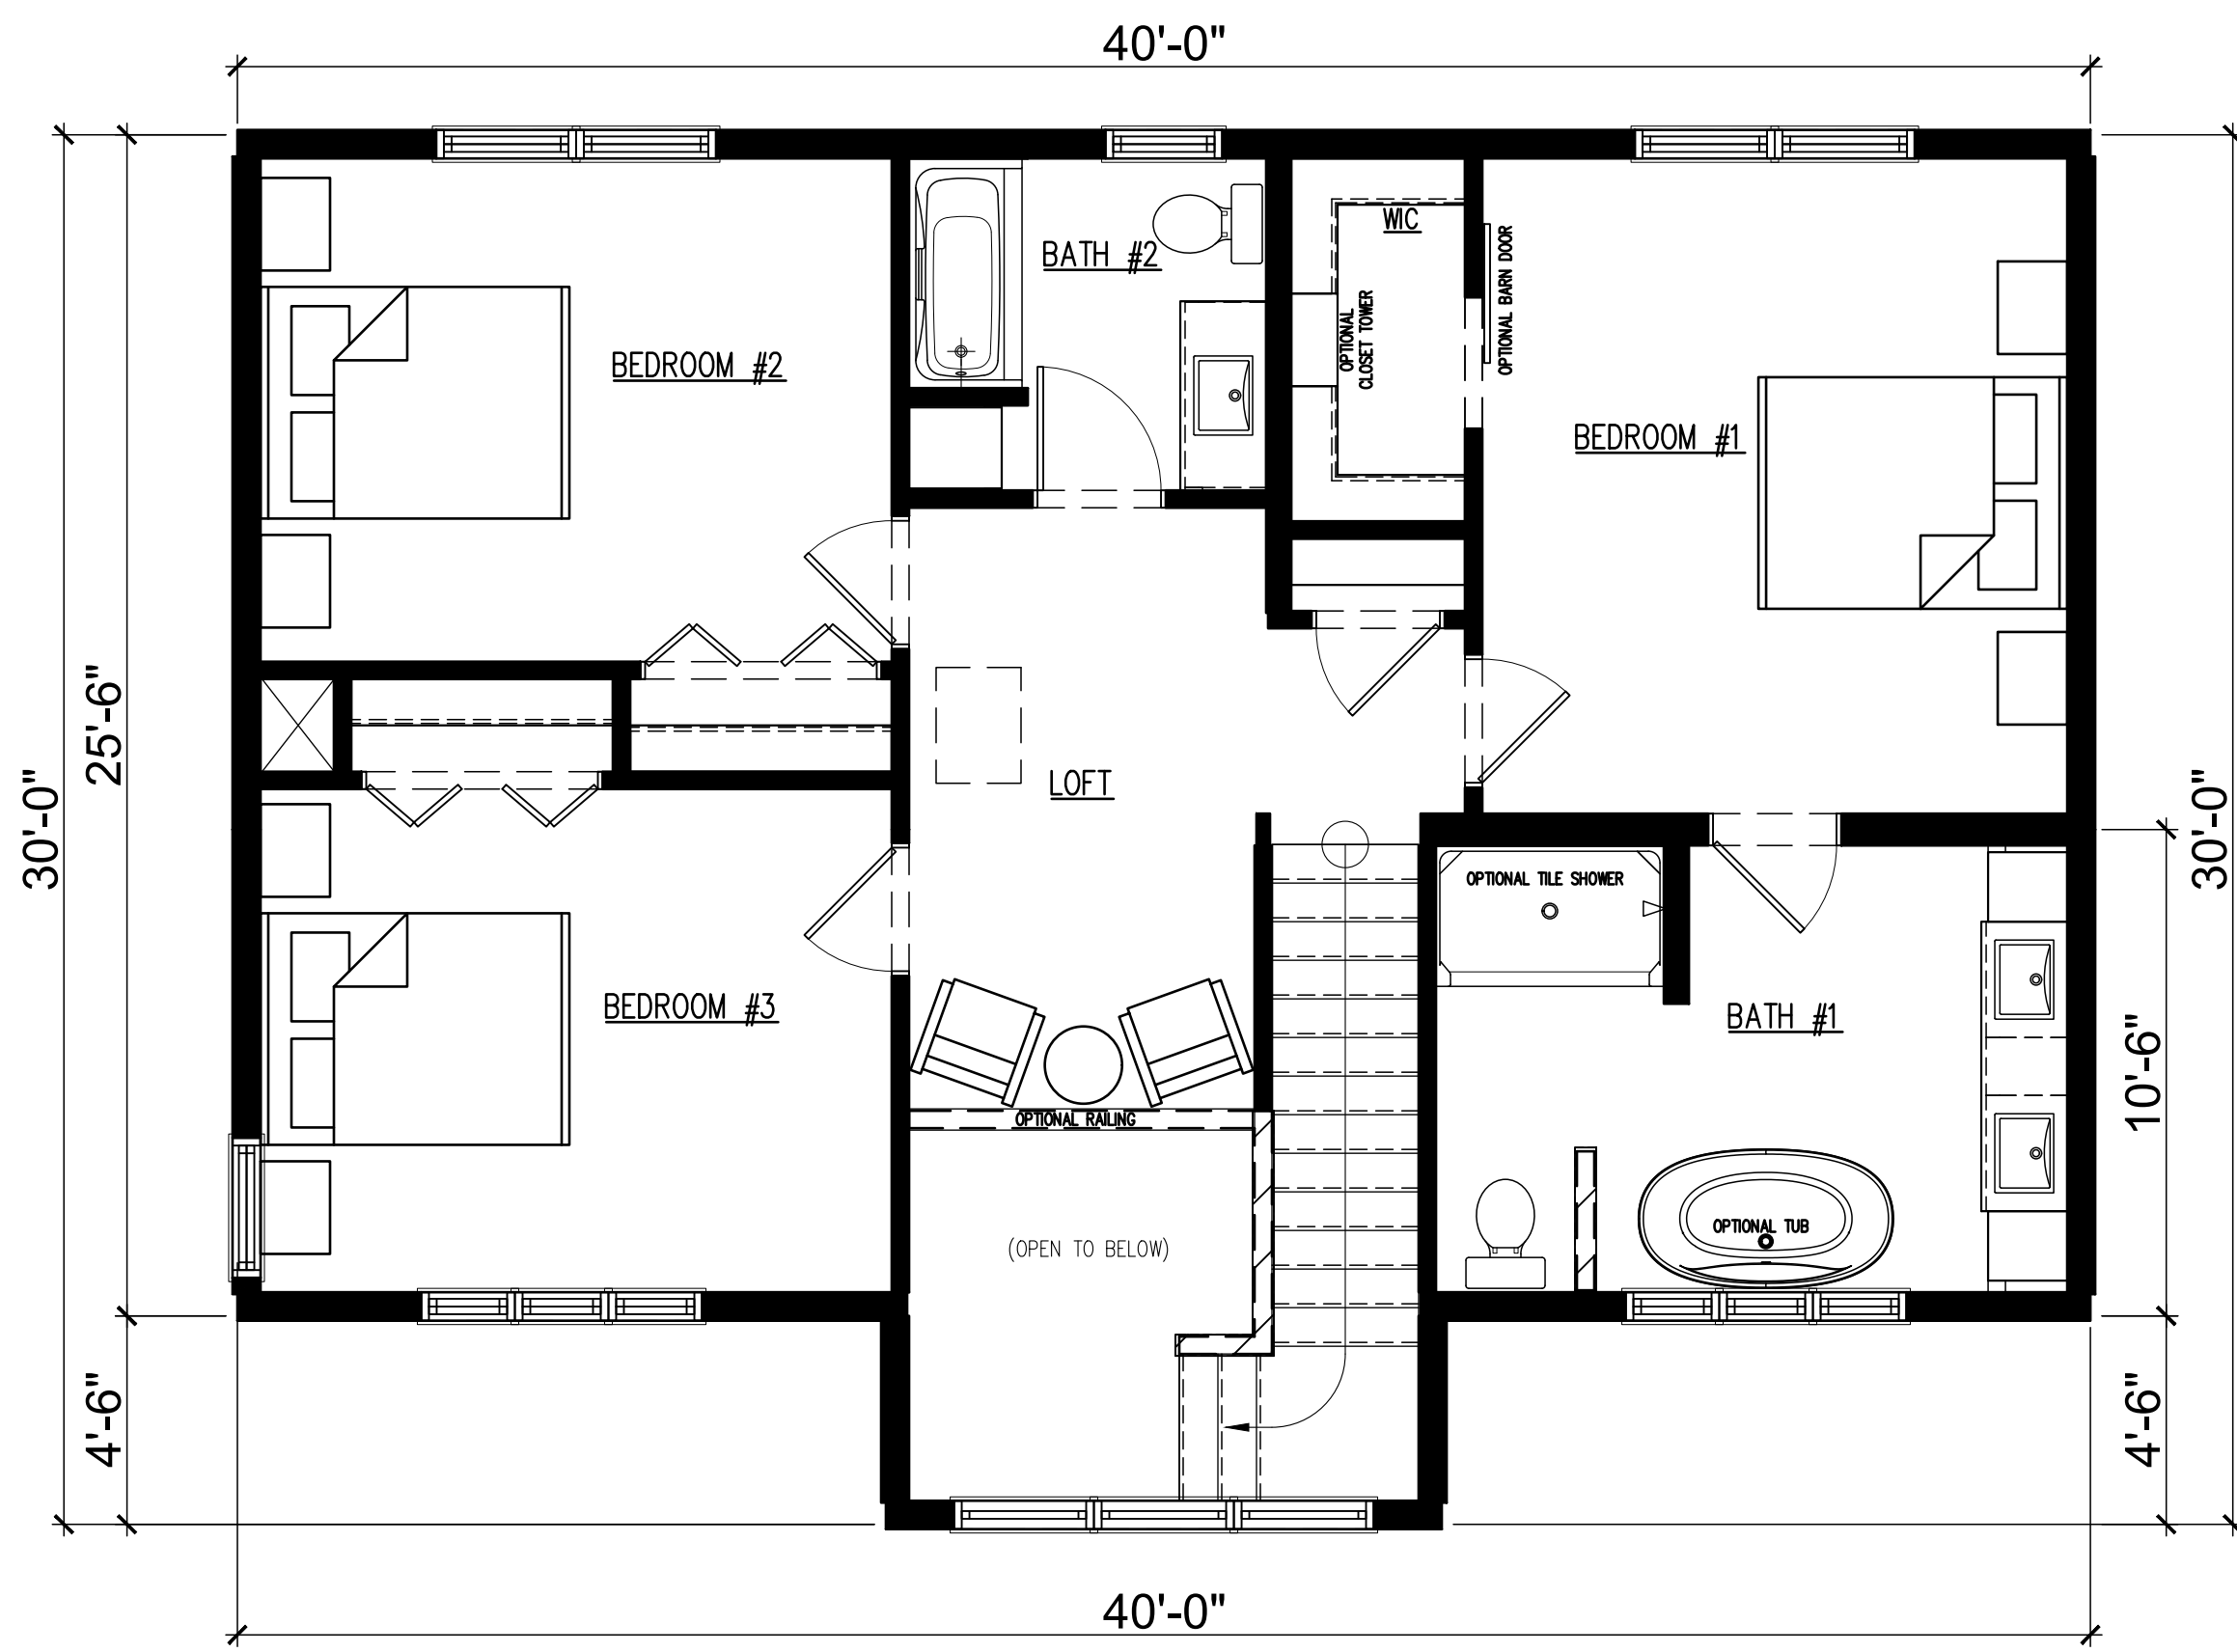

203 Industrial Drive
 Redwood Falls, MN
 Ph: (507) 644-6600
 Fx: (507) 644-6601

MAIN LEVEL FLOOR PLAN

NSXXXX	DEALER: NORTHSTAR SYSTEMBUILT		
DRAWN BY: X	CUSTOMER: ROCKFORD		
DATE: 2025	REV: X	BY: X	DATE: X
			SCALE: 3/16" = 1'-0"

203 Industrial Drive
 Redwood Falls, MN
 Ph: (507) 644-6600
 Fx: (507) 644-6601

SECOND LEVEL FLOOR PLAN

NSXXXX	DEALER: NORTHSTAR SYSTEMBUILT		PAGE: A2.1
DRAWN BY: X	CUSTOMER: ROCKFORD		
DATE: 2025	REV: X	BY: X	DATE: X
			SCALE: 1/4" = 1'-0"