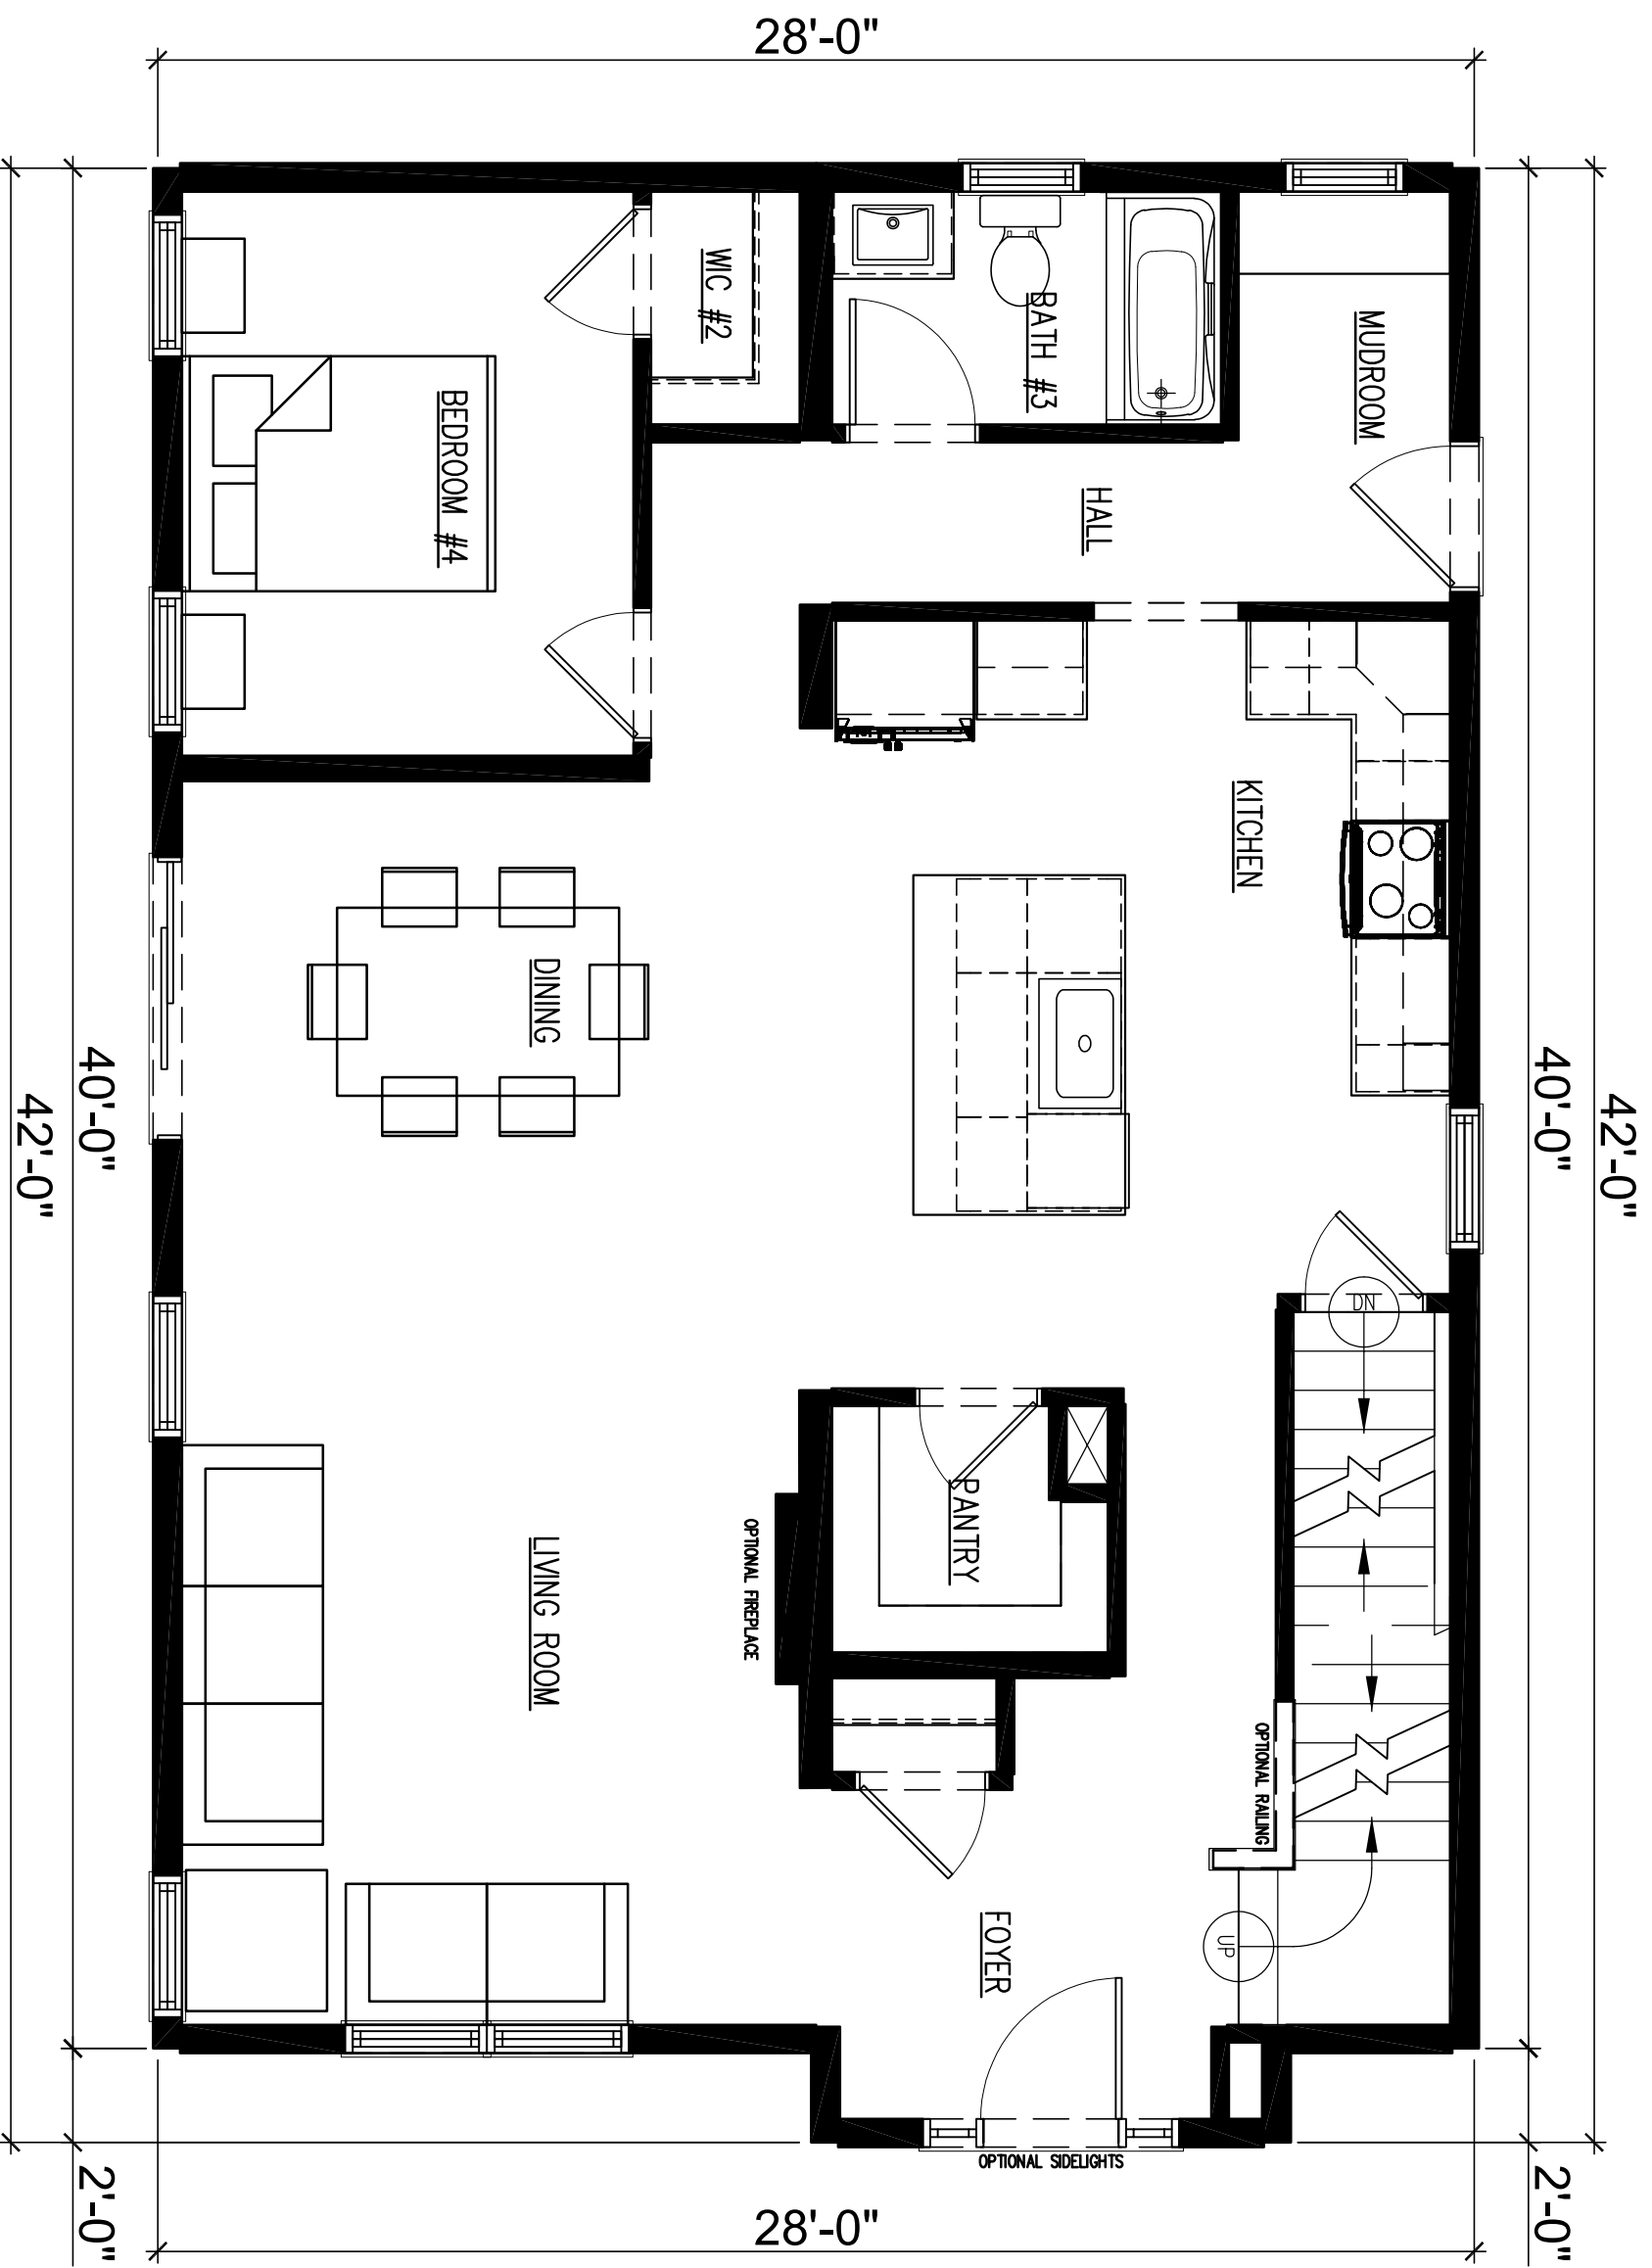

MAIN LEVEL FLOOR PLAN

NSXXXX	DEALER: NORTHSTAR SYSTEMBUILT
DRAWN BY: X	CUSTOMER: JORDAN
DATE: 2025	REV: X BY: X DATE: X
	SCALE: 1/4" = 1'-0"

203 Industrial Drive  
 Redwood Falls, MN  
 Ph: (507) 644-6600  
 Fx: (507) 644-6601

SECOND LEVEL FLOOR PLAN

NSXXXX  
 DRAWN BY: X  
 DATE: 2025

DEALER: NORTHSTAR SYSTEMBUILT  
 CUSTOMER: JORDAN  
 REV: X BY: X DATE: X

SCALE: 1/4" = 1'-0"