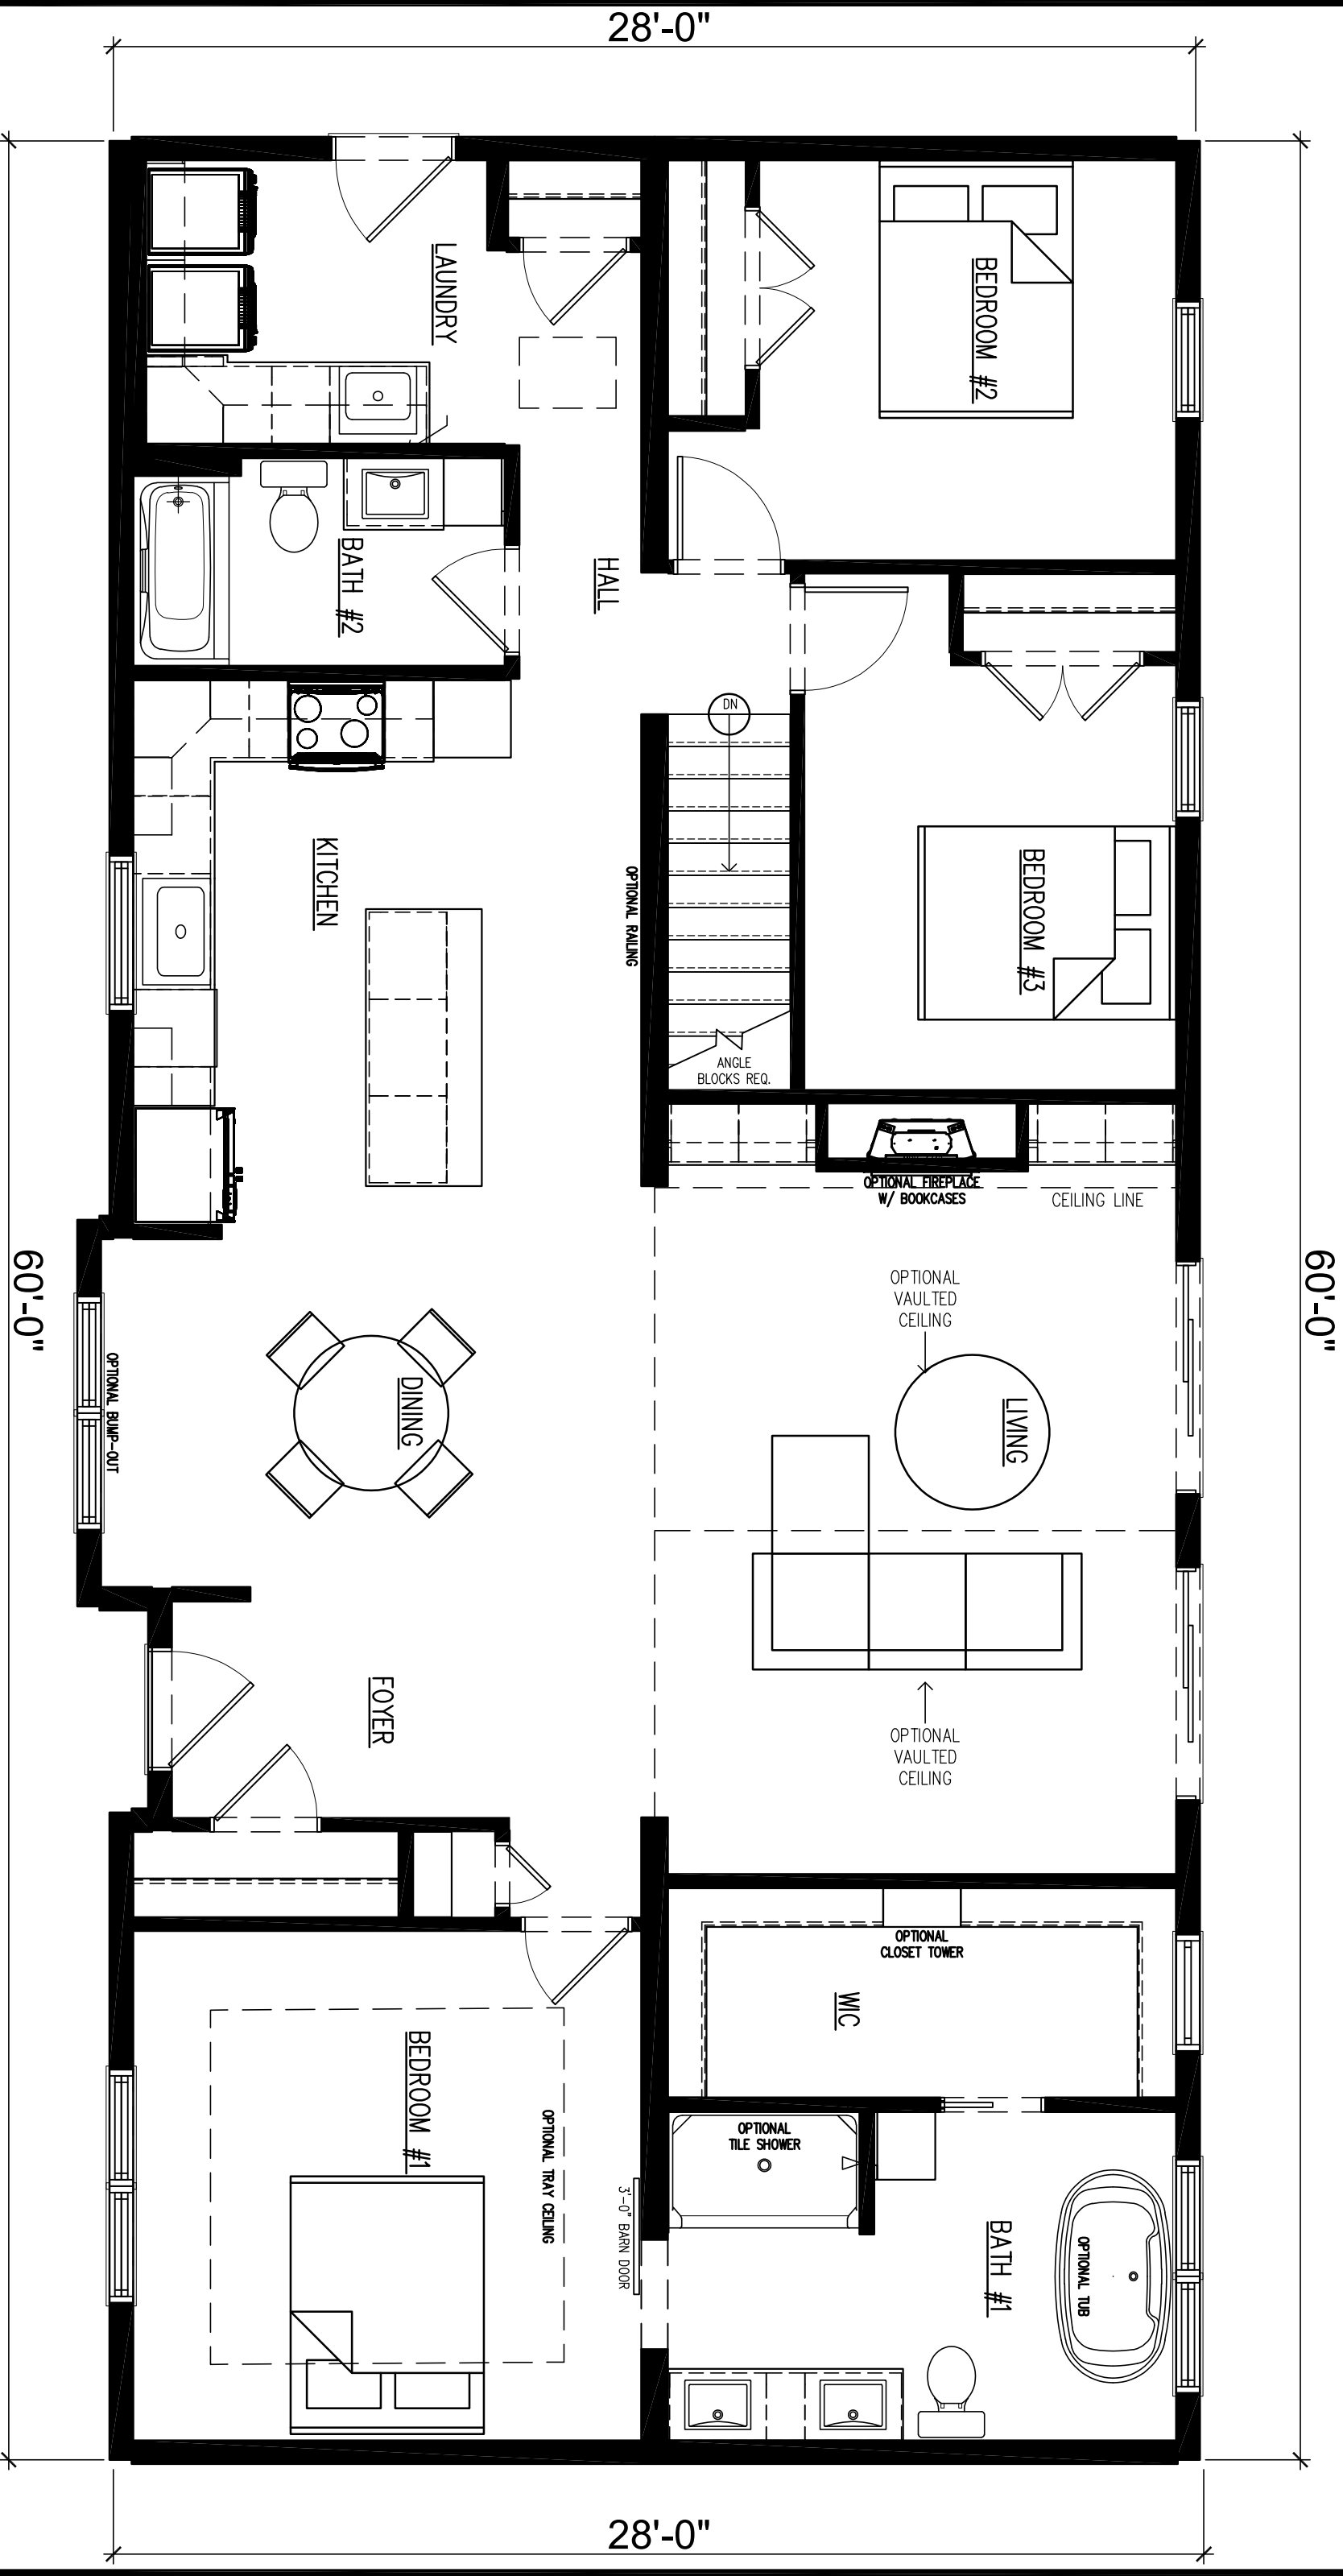

203 Industrial Drive
 Redwood Falls, MN
 Ph: (507) 644-6600
 Fx: (507) 644-6601

MAIN LEVEL FLOOR PLAN

NSXXXX DEALER: NORTHSTAR SYSTEMBUILT
 DRAWN BY: X CUSTOMER: HUNTLEY
 DATE: 2025 REV: X BY: X DATE: X
 SCALE: 1/4" = 1'-0"

28'-0"

60'-0"

28'-0"

60'-0"