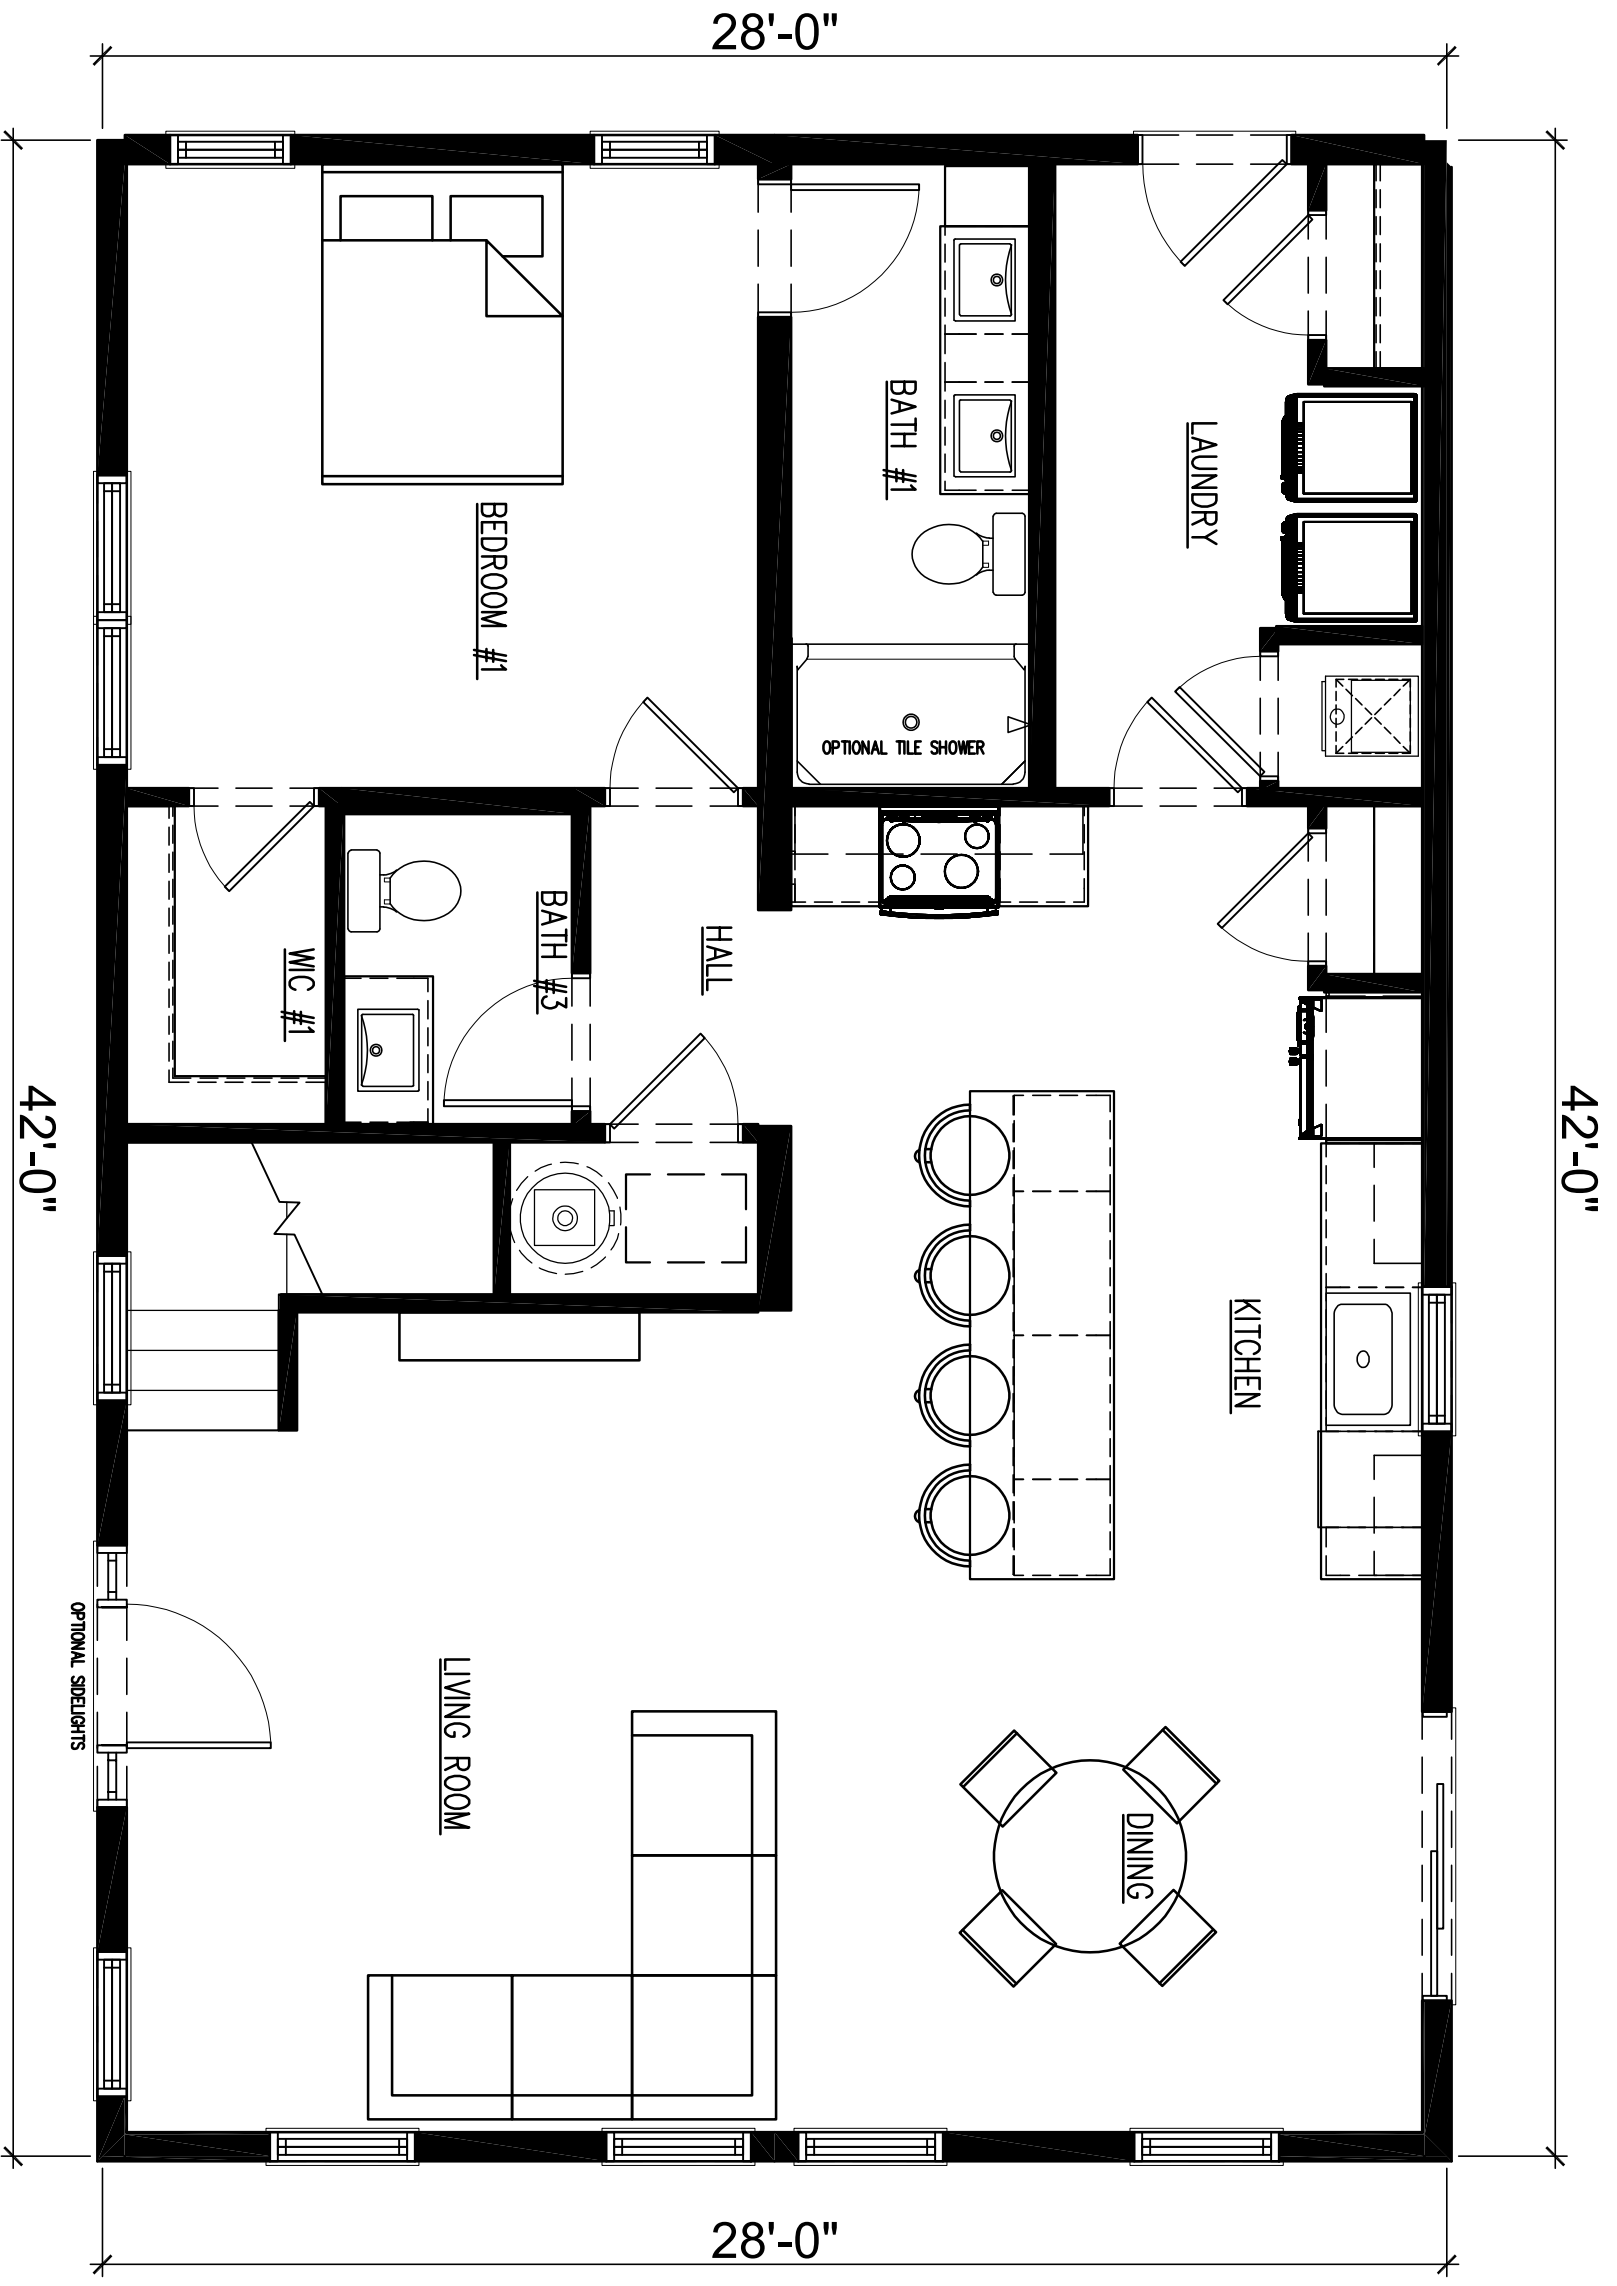

MAIN LEVEL FLOOR PLAN

NSXXXX	DEALER: NORTHSTAR SYSTEMBUILT
DRAWN BY: X	CUSTOMER: EVERGREEN
DATE: 2025	REV: X BY: X DATE: X
	SCALE: 1/4" = 1'-0"

SECOND LEVEL FLOOR PLAN

NSXXXX
DRAWN BY: X
DATE: 2025

DEALER: NORTHSTAR SYSTEMBUILT
CUSTOMER: EVERGREEN
REV: X BY: X DATE: X

SCALE: 1/4" = 1'-0"