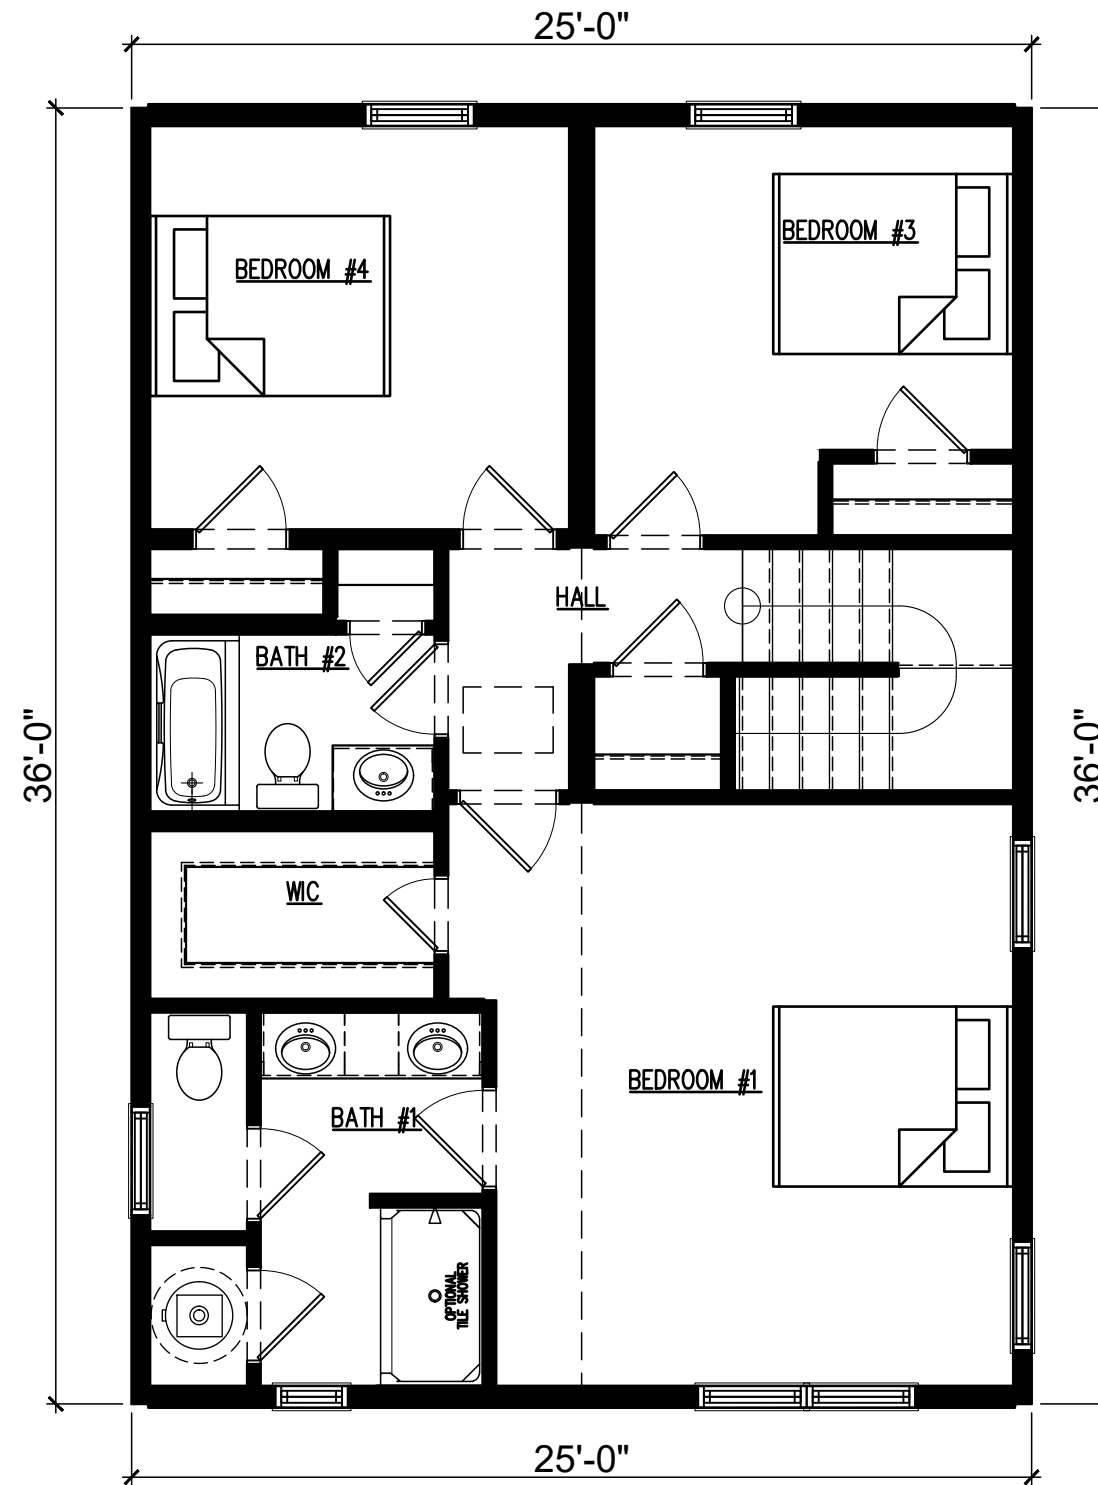

203 Industrial Drive  
 Redwood Falls, MN  
 Ph: (507) 644-6600  
 Fx: (507) 644-6601

MAIN LEVEL FLOOR PLAN

NSXXXX

DEALER: NORTHSTAR SYSTEMBUILT

PAGE:

DRAWN BY: MW

CUSTOMER: TAYLOR

A1.1

DATE: 2023

REV: X BY: X

DATE: X

SCALE: 3/16" = 1'-0"

203 Industrial Drive  
 Redwood Falls, MN  
 Ph: (507) 644-6600  
 Fx: (507) 644-6601

UPPER LEVEL FLOOR PLAN

NSXXXX

DEALER: NORTHSTAR SYSTEMBUILT

PAGE:

DRAWN BY: X

CUSTOMER: TAYLOR

A2.1

DATE: 2023

REV: X BY: X

DATE: X

SCALE: 3/16" = 1'-0"