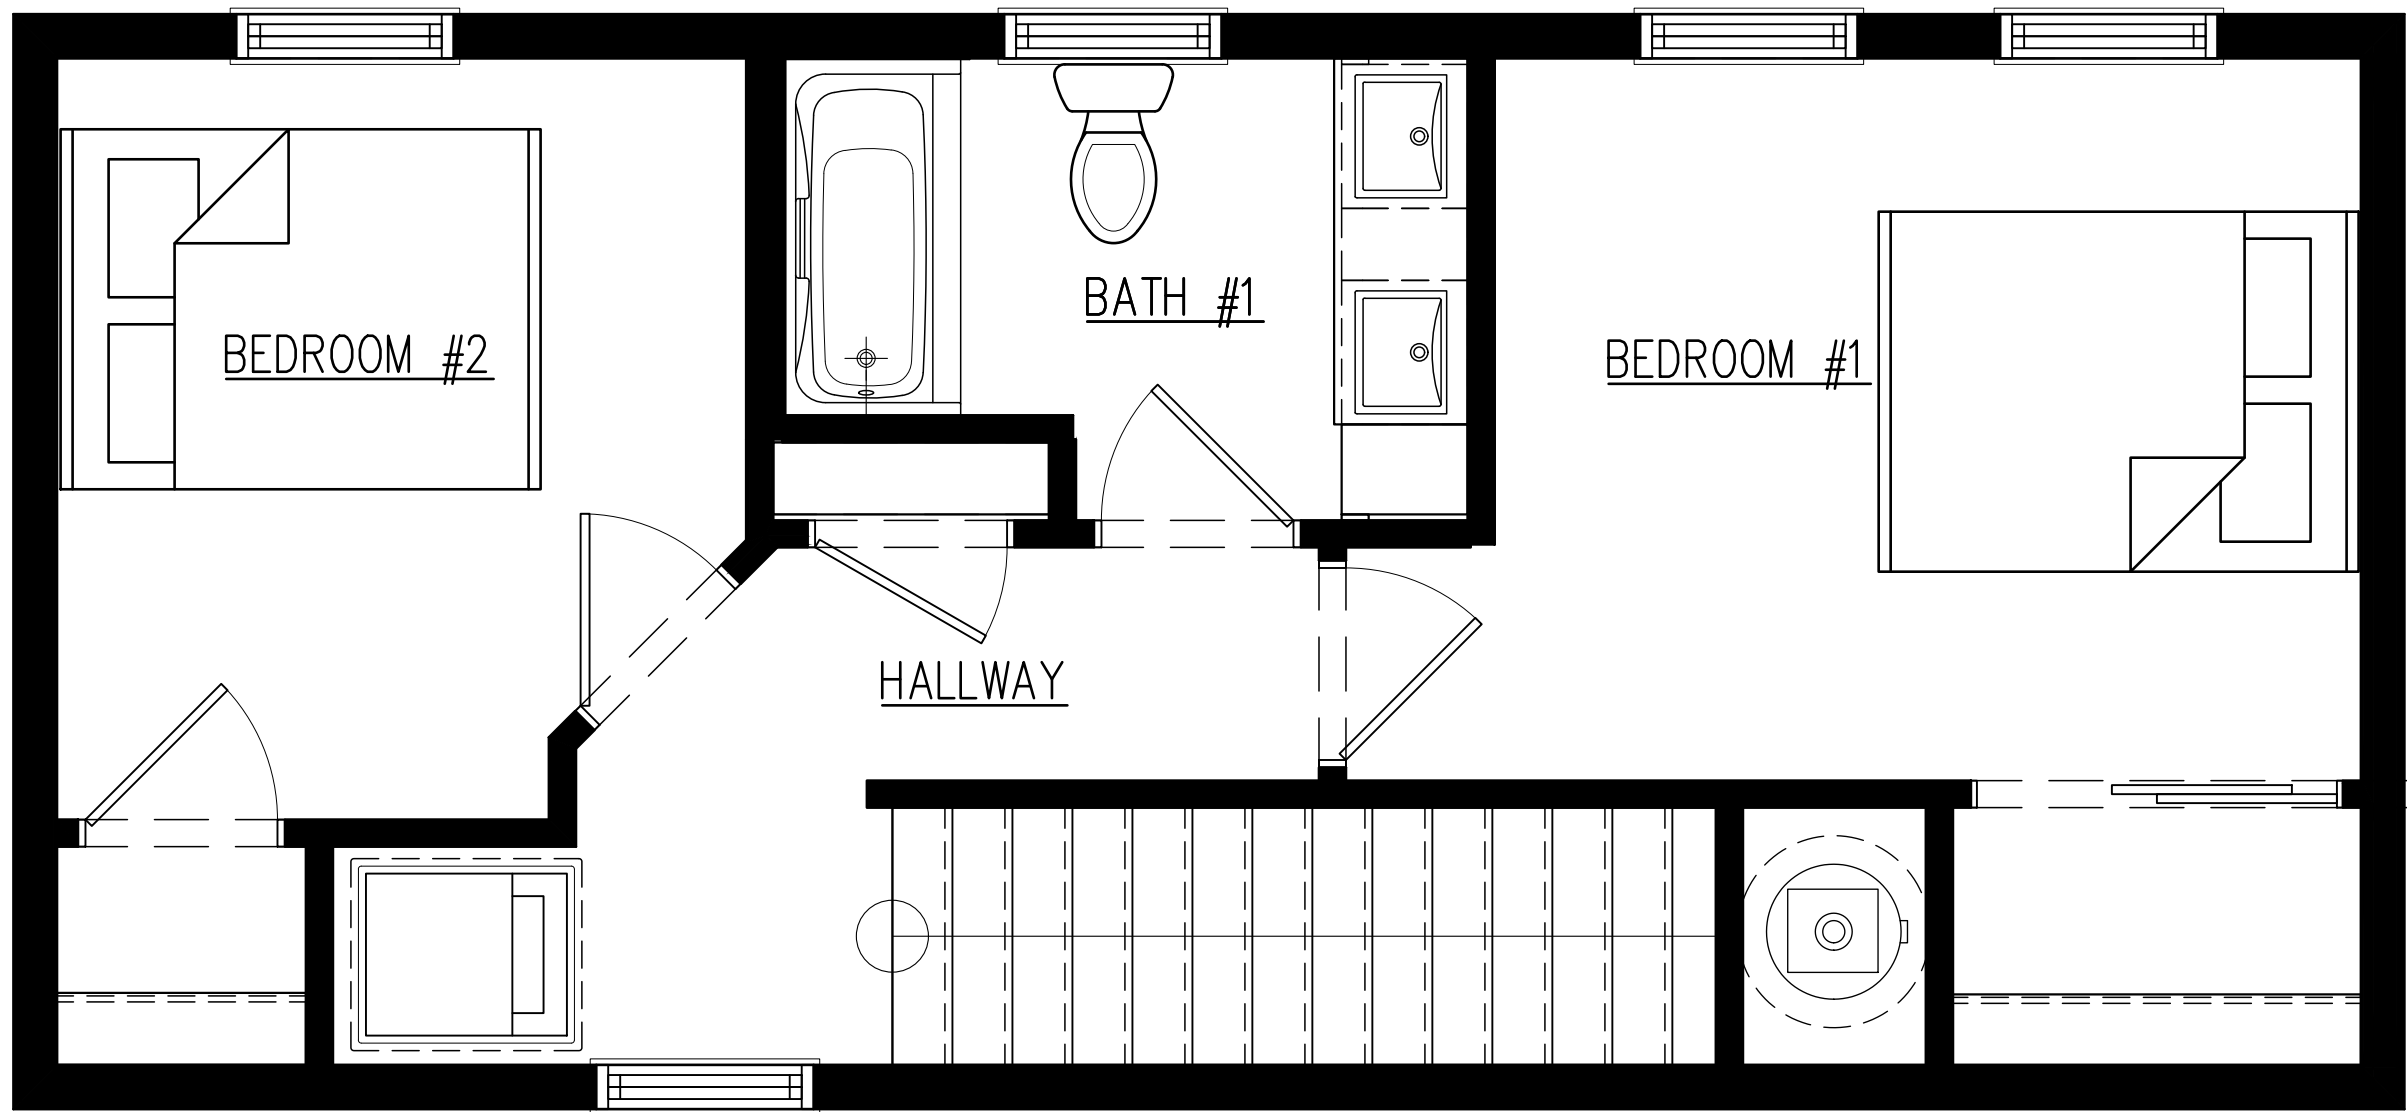

203 Industrial Drive
 Redwood Falls, MN
 Ph: (507) 644-6600
 Fx: (507) 644-6601

MAIN LEVEL FLOOR PLAN

NSXXXX	DEALER: NORTHSTAR SYSTEMBUILT		PAGE: A1.1
DRAWN BY: X	CUSTOMER: AVON		
DATE: 2023	REV: X	BY: X	DATE: X
			SCALE: 3/8"=1'-0"

203 Industrial Drive
 Redwood Falls, MN
 Ph: (507) 644-6600
 Fx: (507) 644-6601

UPPER LEVEL FLOOR PLAN

NSXXXX	DEALER: NORTHSTAR SYSTEMBUILT		PAGE: A1.1
DRAWN BY: X	CUSTOMER: AVON		
DATE: 2023	REV: X	BY: X	DATE: X
			SCALE: 3/8"=1'-0"