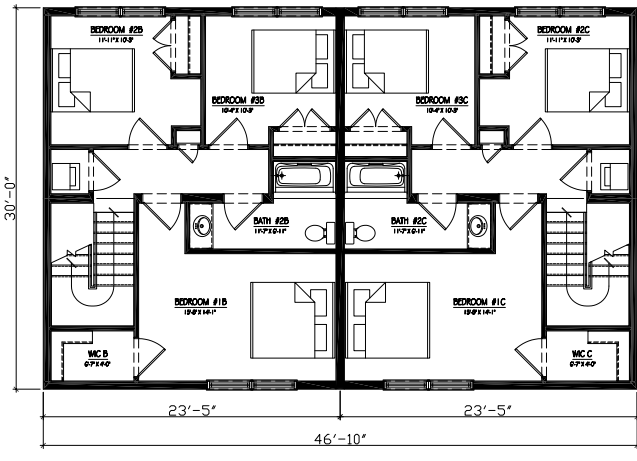

SECOND FLOOR

# 4-Plex

\*Optional 6-plex plan available

FIRST FLOOR

## SPECIFICATIONS:

Style: **4-Plex** | Sq. Ft.: **2,160** | Beds: **10** | Showers: **4** | Toilets: **6**