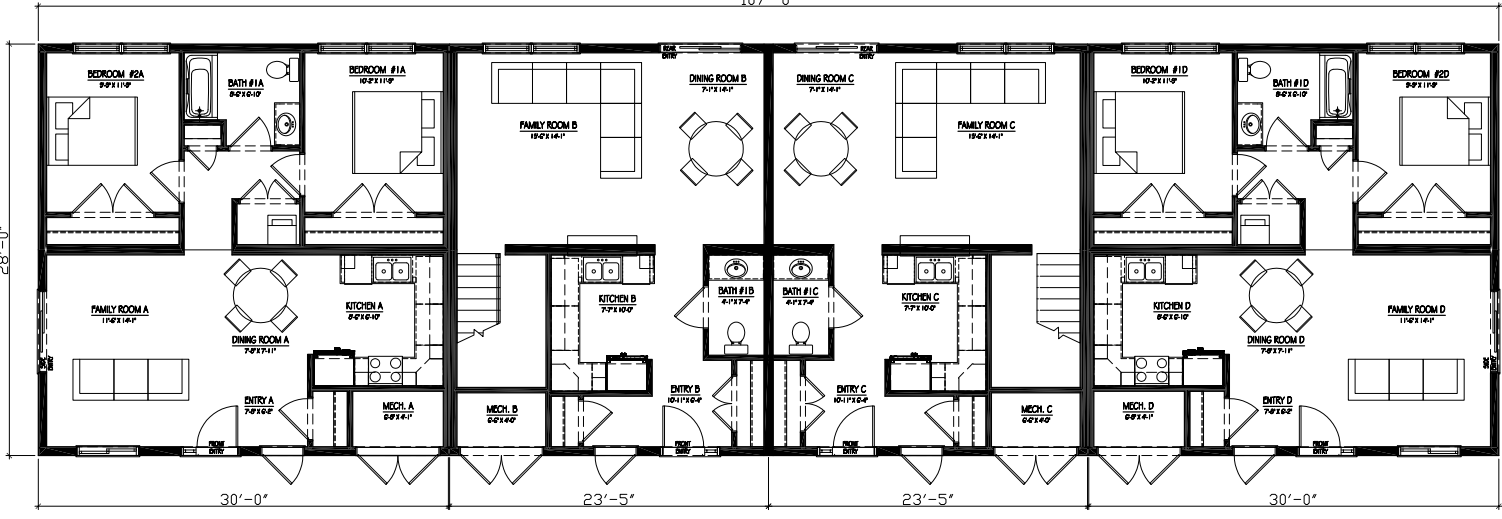

SECOND FLOOR

# 4-Plex

\*Optional 6-plex plan available

FIRST FLOOR

## SPECIFICATIONS:

Style: **4-Plex** | Sq. Ft.: **2,160** | Beds: **10** | Showers: **4** | Toilets: **6**