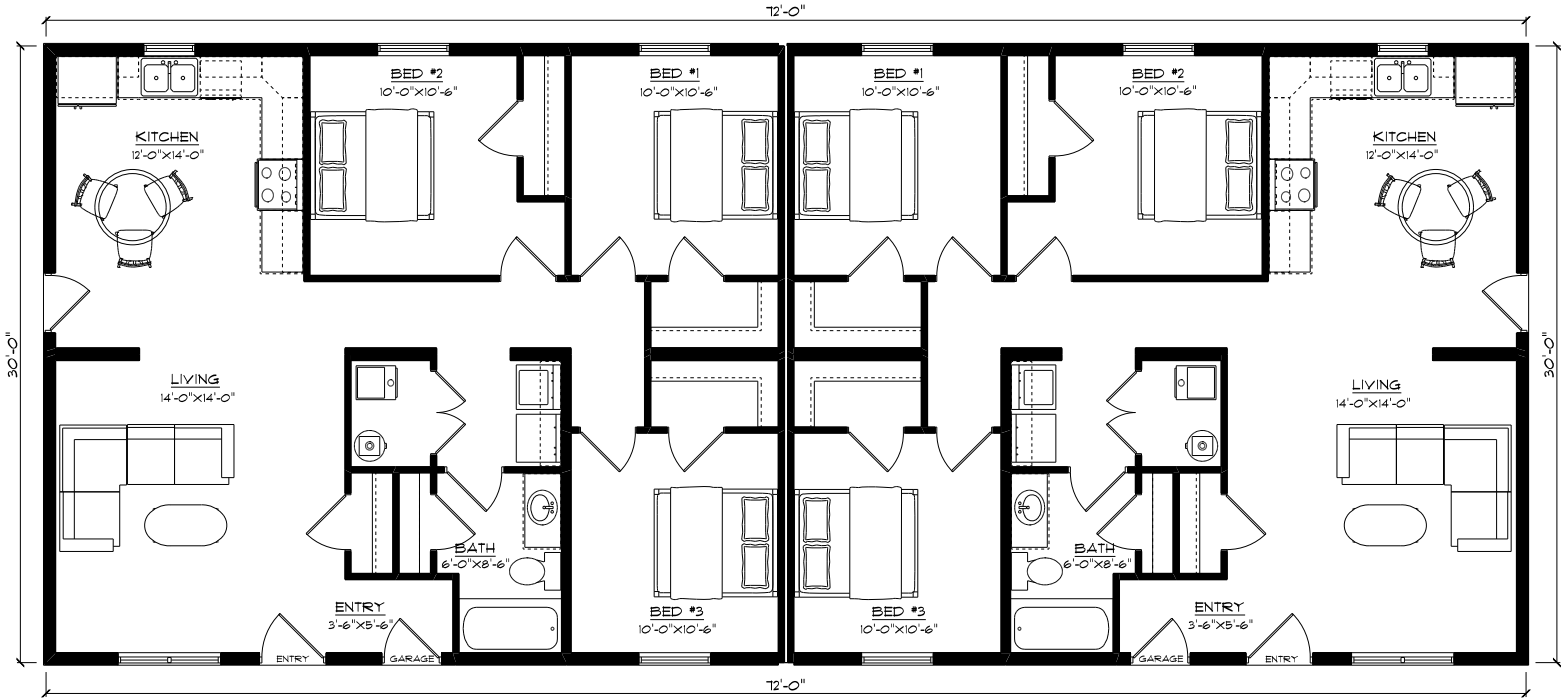

# Duplex

## SPECIFICATIONS:

Style: **Duplex** | Sq. Ft.: **2,160** | Beds: **6** | Showers: **2** | Toilets: **2**