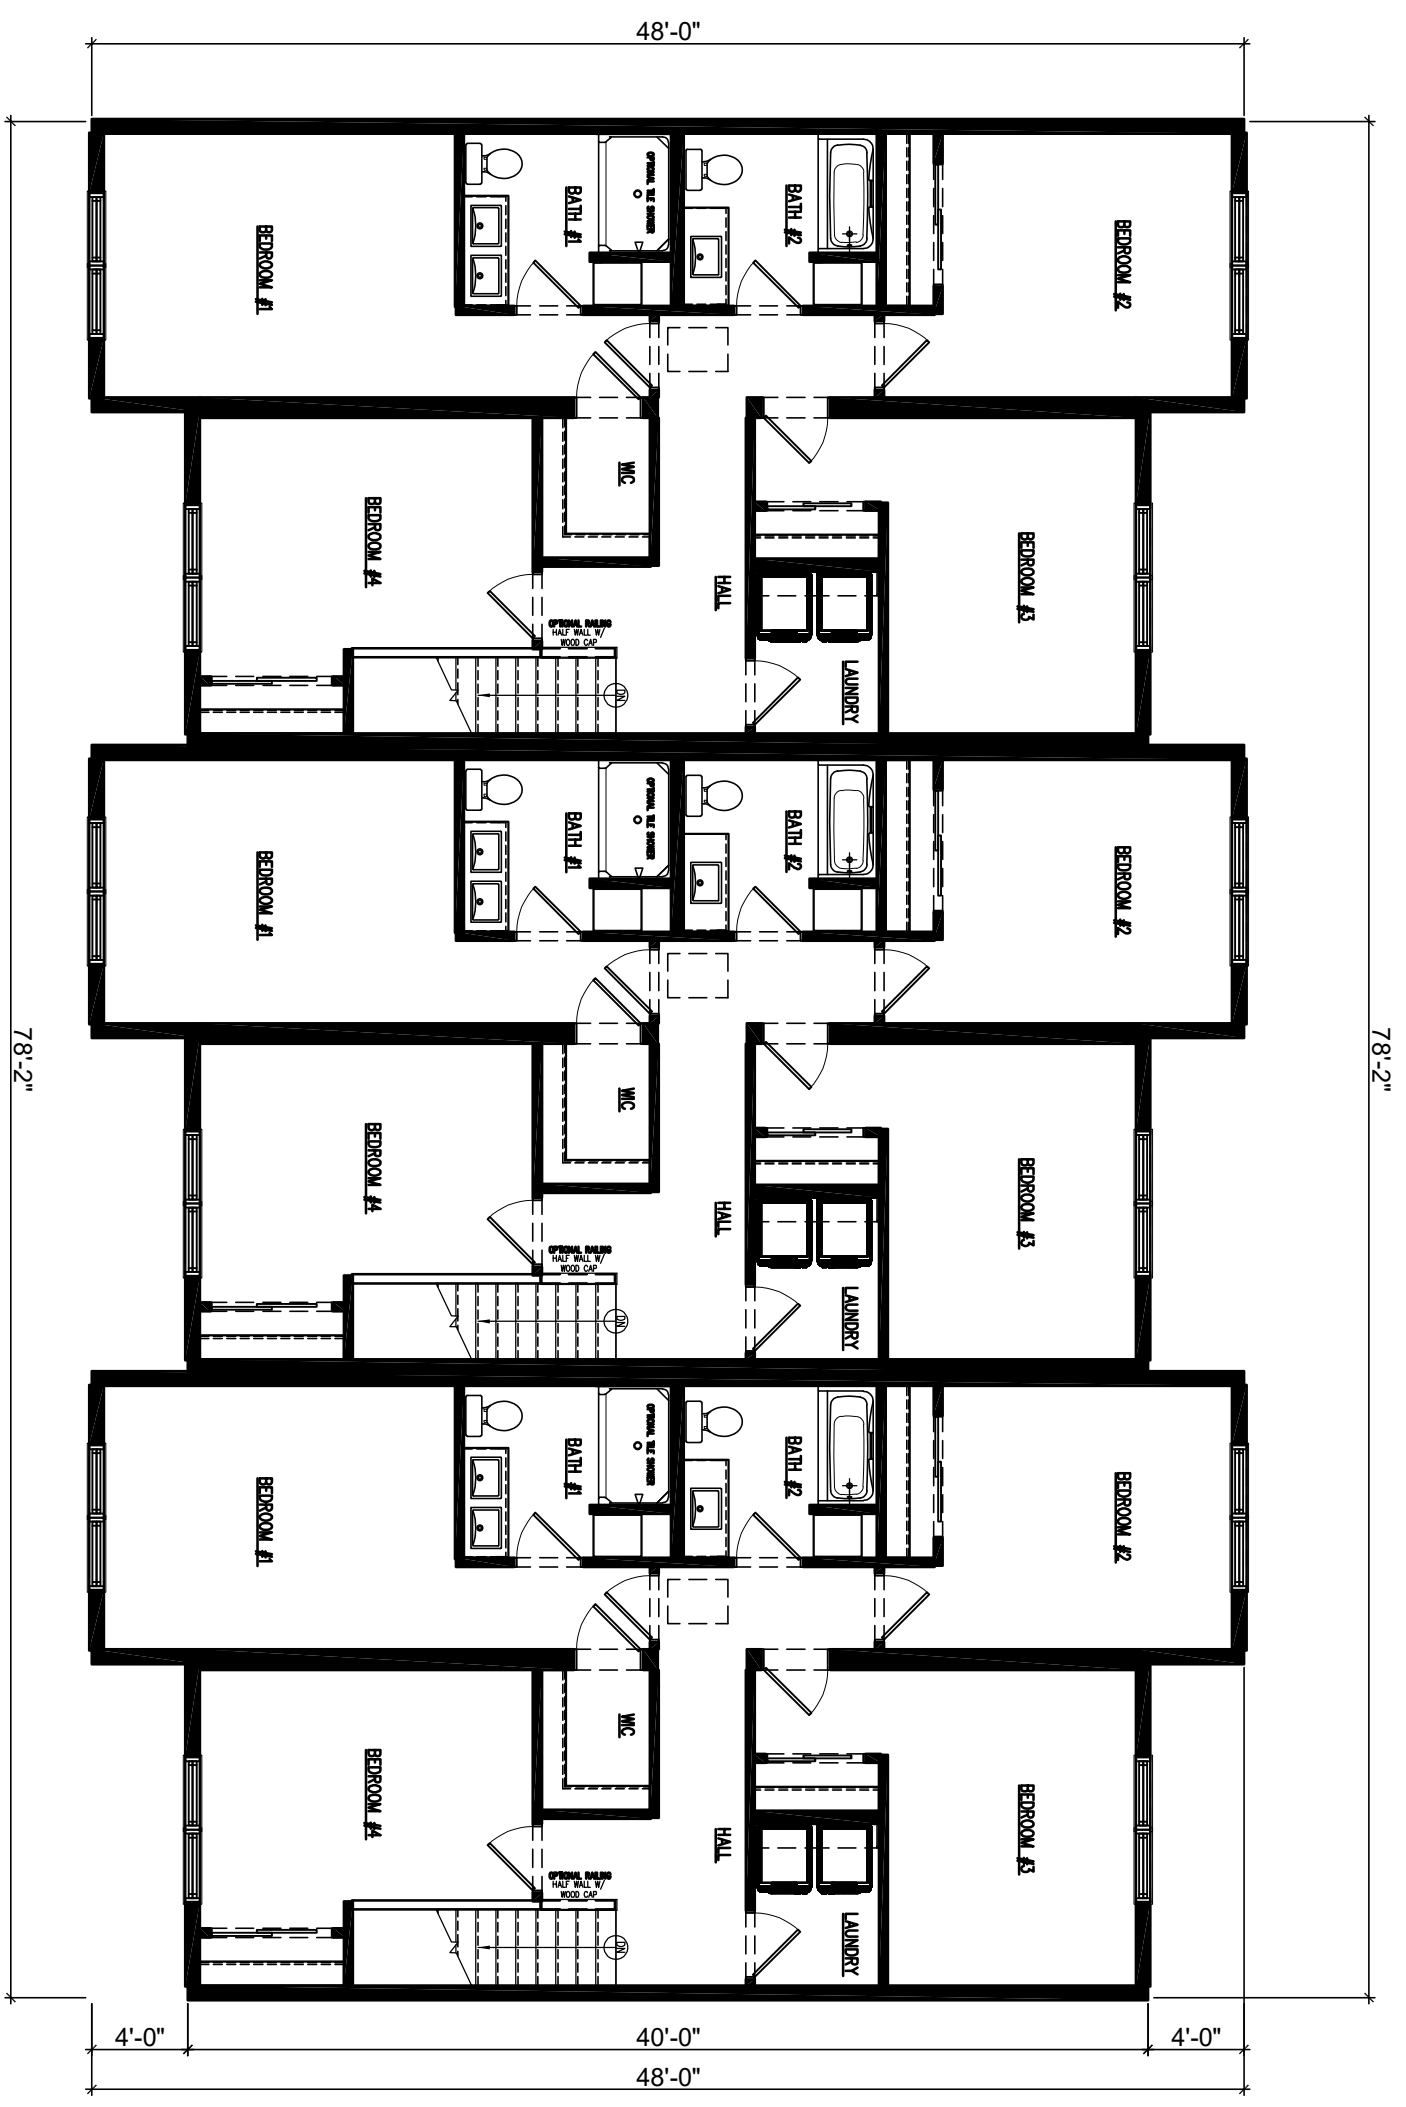

MAIN LEVEL FLOOR PLAN

203 Industrial Drive
 Redwood Falls, MN
 Ph: (507) 644-6600
 Fx: (507) 644-6601

NSXXXX	DEALER: NORTHSTAR SYSTEMBUILT
DRAWN BY: X	CUSTOMER: STILLWATER
DATE: 2025	REV: X BY: X DATE: X
	SCALE: 1/8" = 1'-0"

203 Industrial Drive
 Redwood Falls, MN
 Ph: (507) 644-6600
 Fx: (507) 644-6601

SECOND LEVEL FLOOR PLAN

NSXXXX	DEALER: NORTHSTAR SYSTEMBUILT
DRAWN BY: X	CUSTOMER: STILLWATER
DATE: 2025	REV: X BY: X DATE: X
	SCALE: 1/8" = 1'-0"