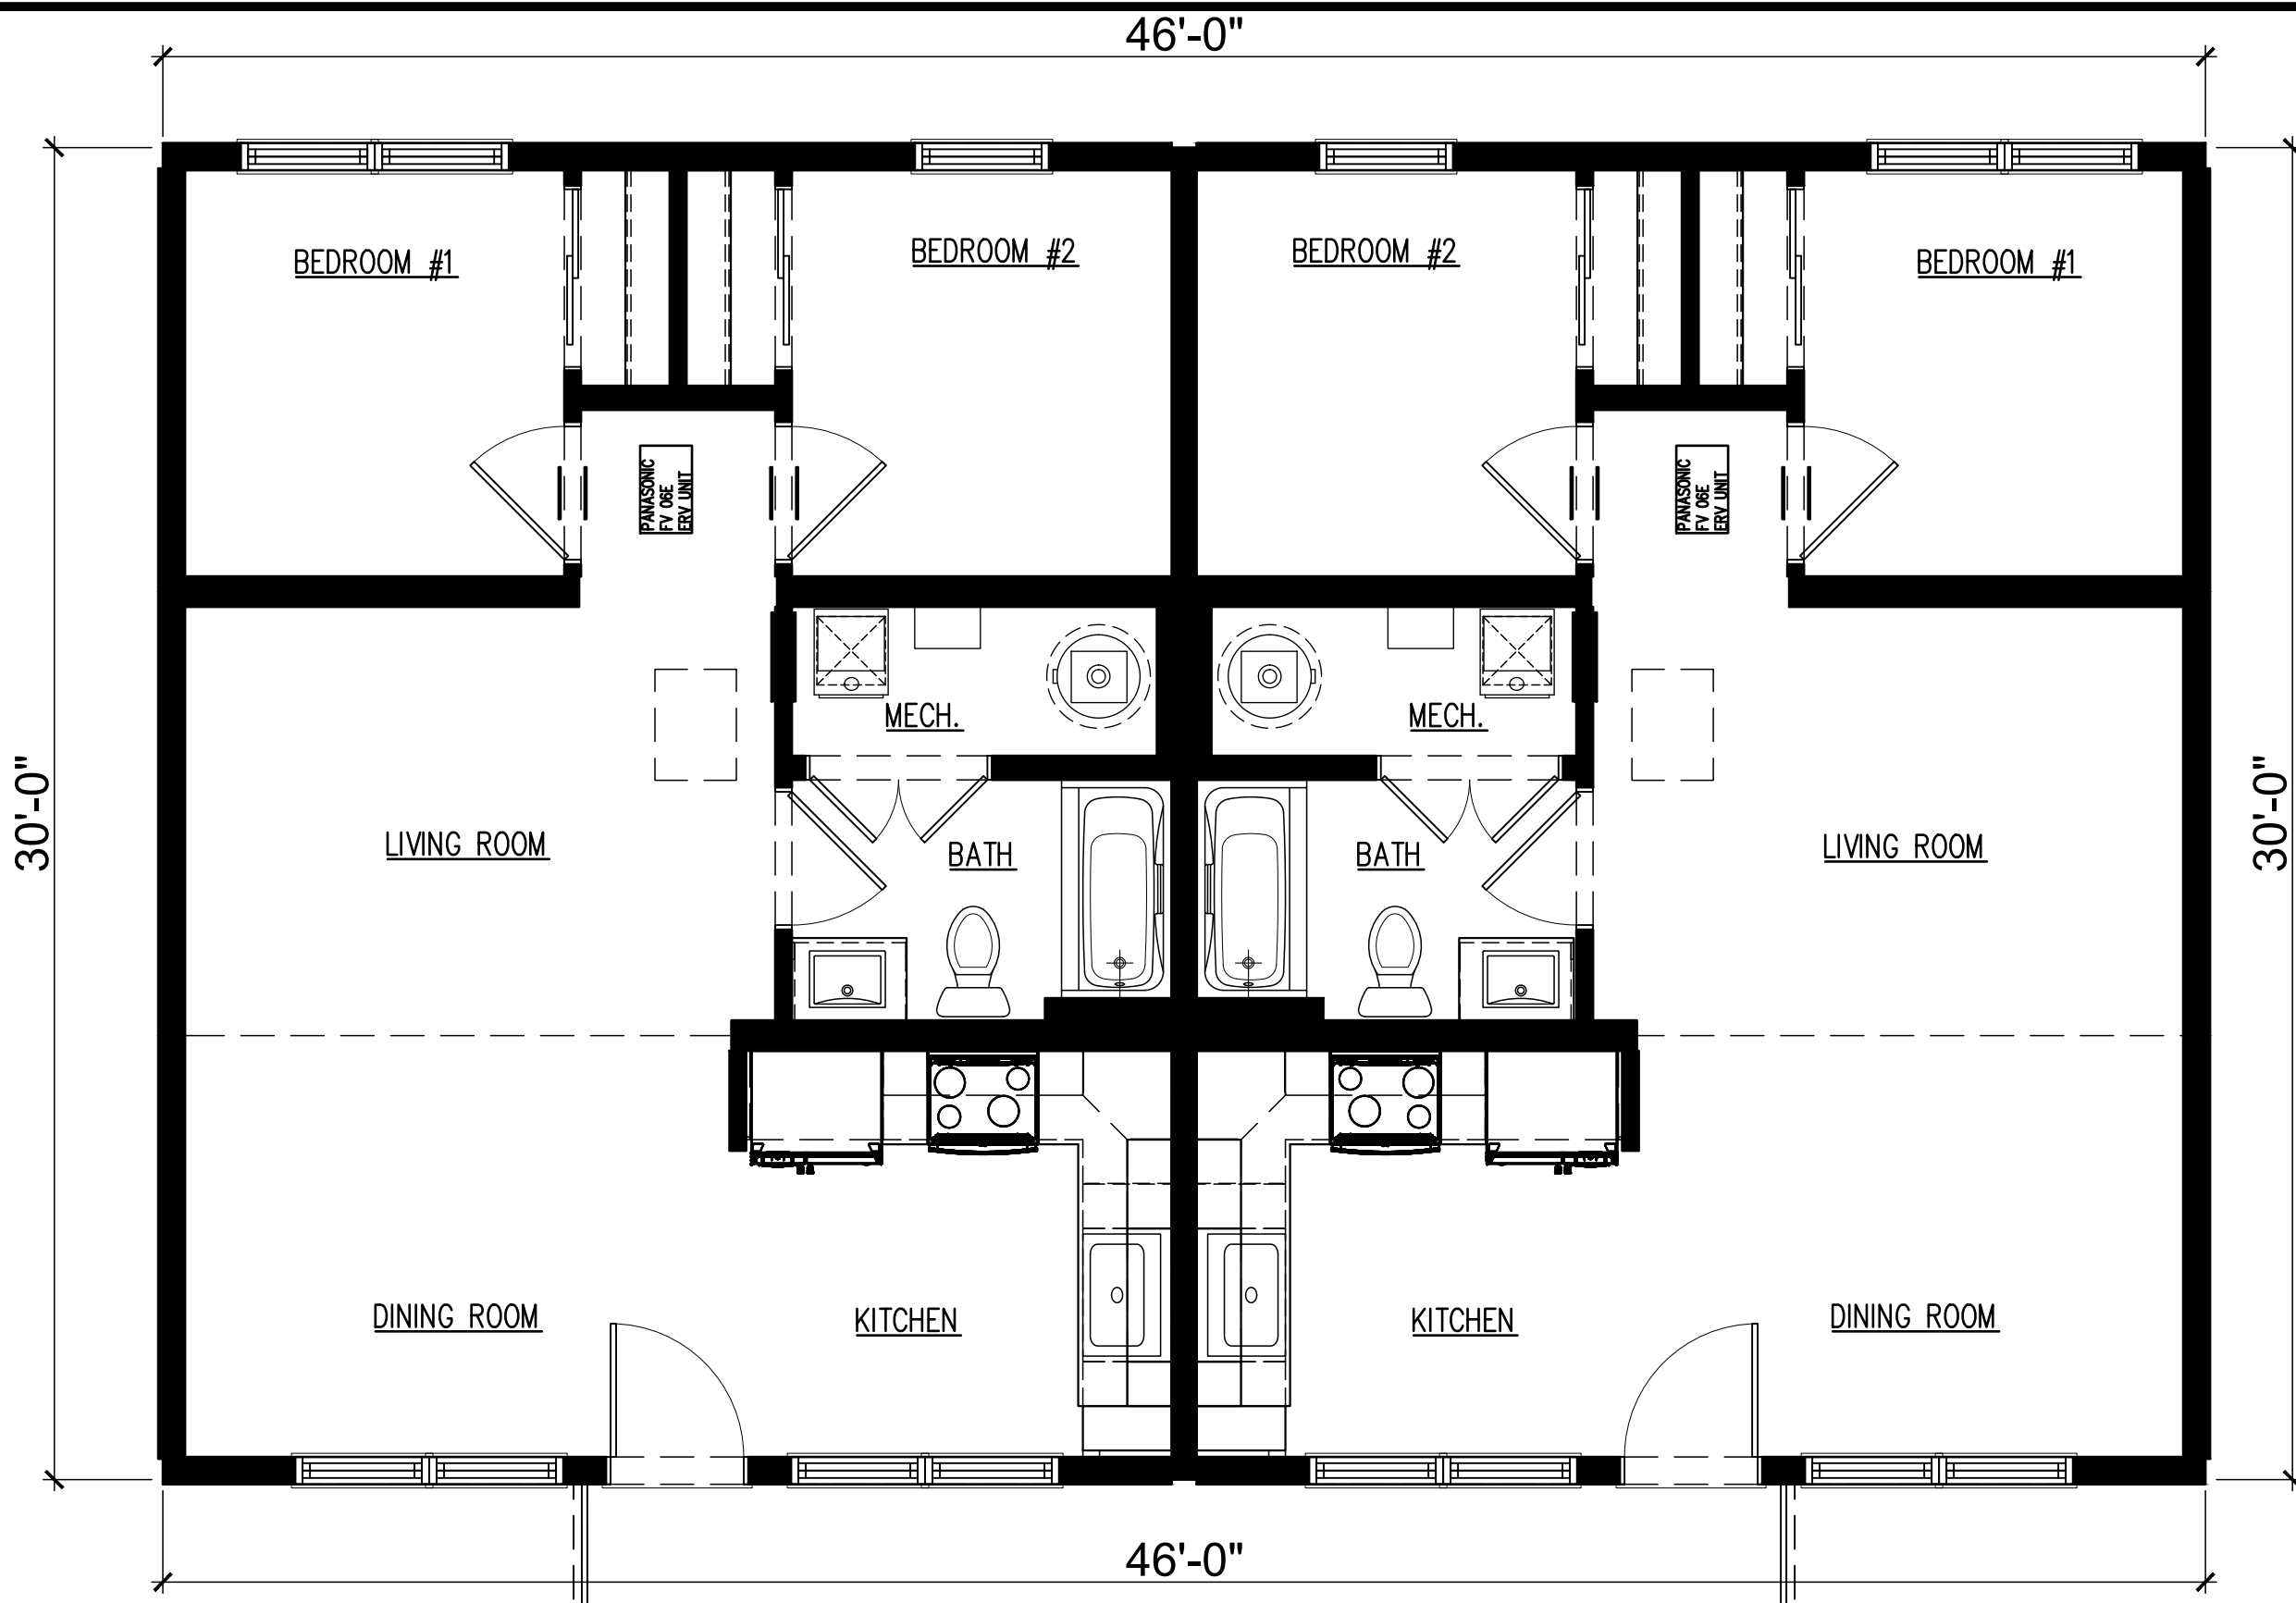

203 Industrial Drive
 Redwood Falls, MN
 Ph: (507) 644-6600
 Fx: (507) 644-6601

MAIN LEVEL FLOOR PLAN

NSXXXX	DEALER: NORTHSTAR SYSTEMBUILT		
DRAWN BY: X	CUSTOMER: TETON		
DATE: 2025	REV: X	BY: X	DATE: X
			SCALE: 3/16"=1'-0"

(OSBO DECK & EXTERNAL STAIRWELL)

203 Industrial Drive
 Redwood Falls, MN
 Ph: (507) 644-6600
 Fx: (507) 644-6601

SECOND LEVEL FLOOR PLAN

NSXXXX	DEALER: NORTHSTAR SYSTEMBUILT		
DRAWN BY: X	CUSTOMER: TETON		
DATE: 2025	REV: X	BY: X	DATE: X
			SCALE: 3/16" = 1'-0"