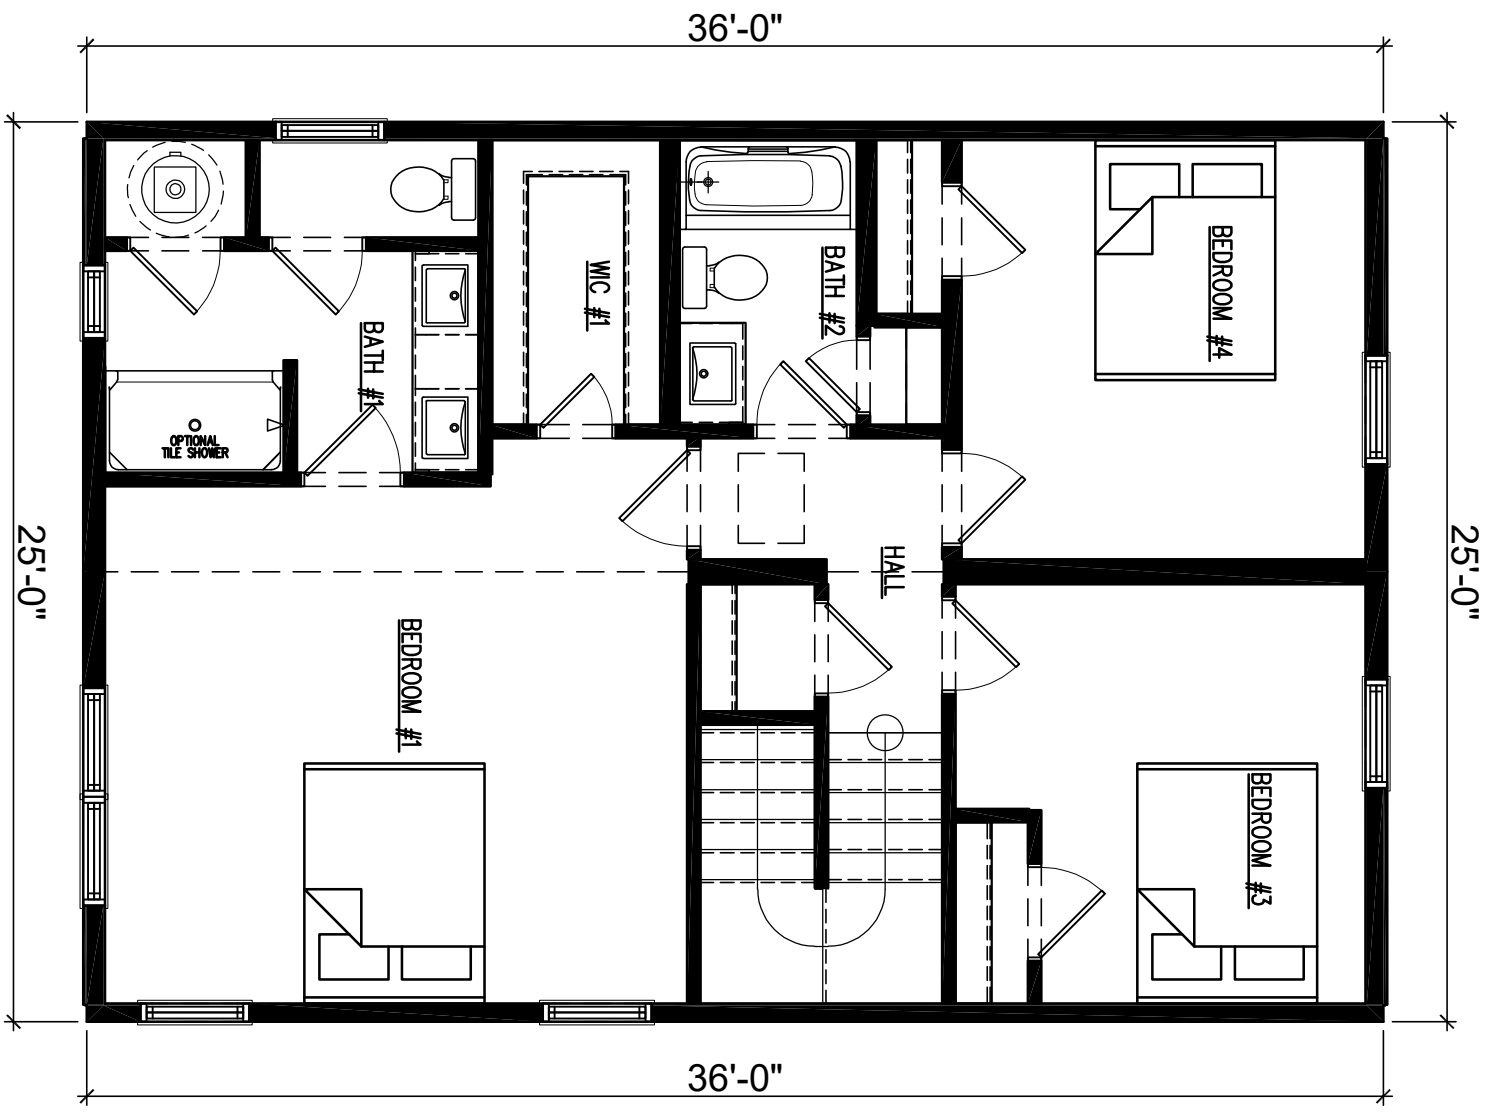

203 Industrial Drive
 Redwood Falls, MN
 Ph: (507) 644-6600
 Fx: (507) 644-6601

MAIN LEVEL FLOOR PLAN

NSXXXX
 DRAWN BY: MW
 DATE: 2025

DEALER: NORTHSTAR SYSTEMBUILT
 CUSTOMER: TAYLOR
 REV: X BY: X DATE: X

SCALE: 3/16" = 1'-0"

203 Industrial Drive
 Redwood Falls, MN
 Ph: (507) 644-6600
 Fx: (507) 644-6601

UPPER LEVEL FLOOR PLAN

NSXXXX	DEALER: NORTHSTAR SYSTEMBUILT
DRAWN BY: X	CUSTOMER: TAYLOR
DATE: 2025	REV: X BY: X DATE: X
	SCALE: 3/16" = 1'-0"