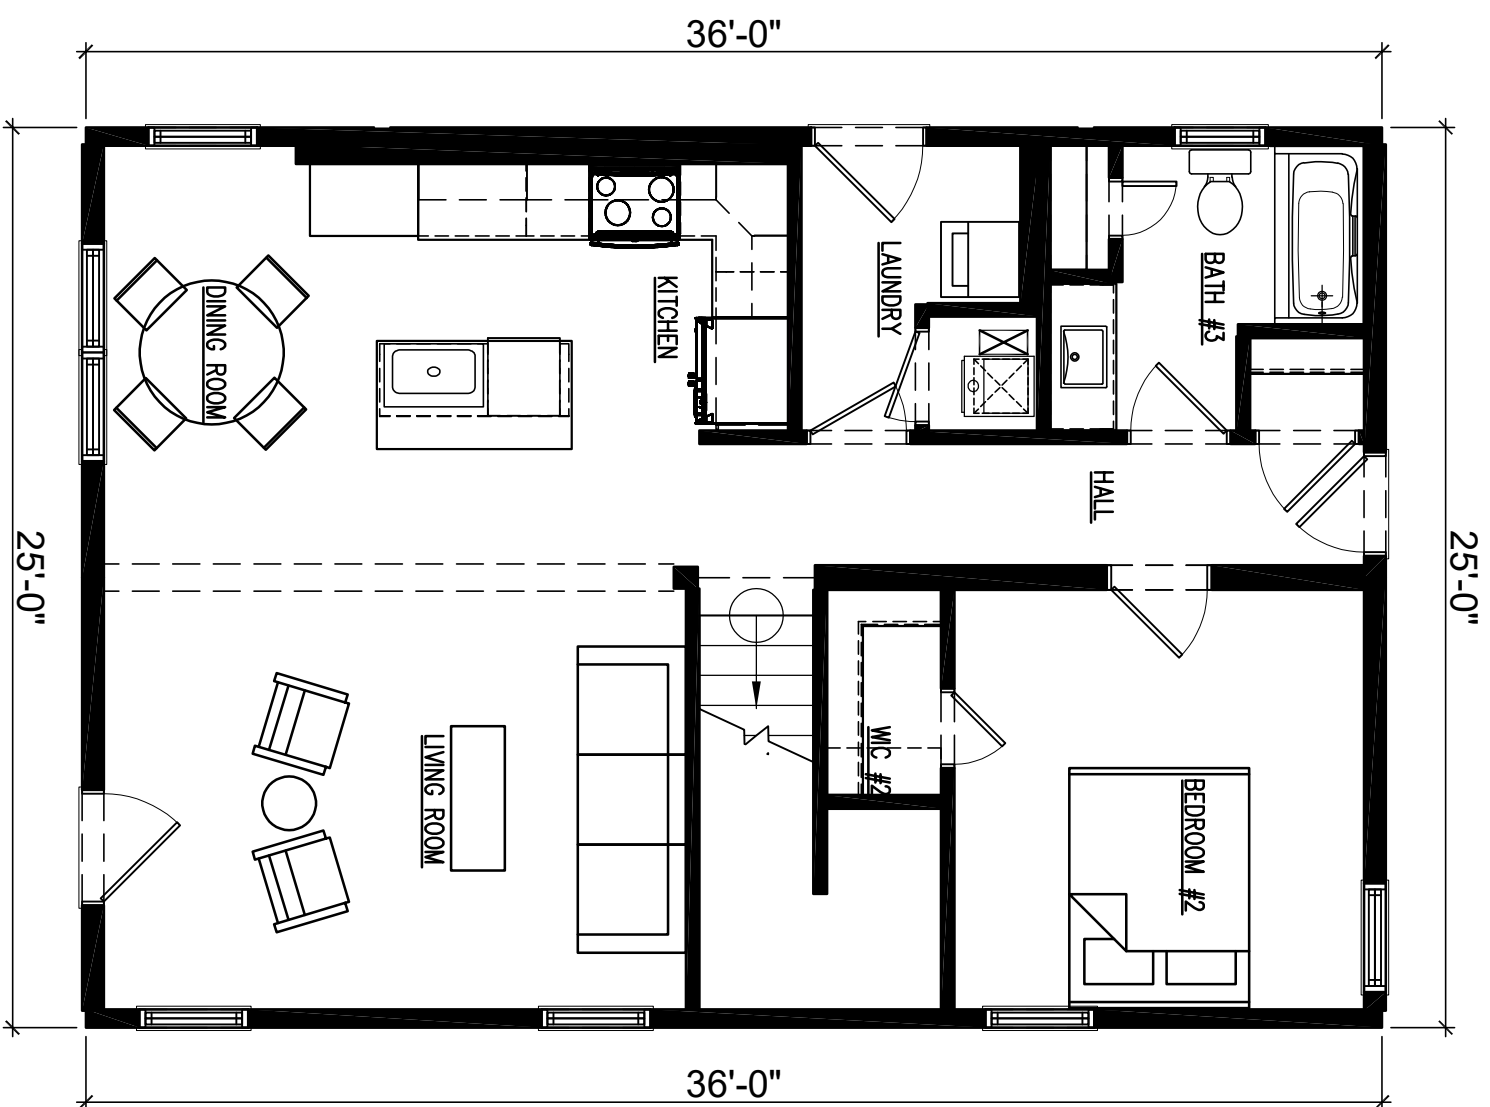

203 Industrial Drive
 Redwood Falls, MN
 Ph: (507) 644-6600
 Fx: (507) 644-6601

MAIN LEVEL FLOOR PLAN

NSXXXX
 DRAWN BY: MW
 DATE: 2025

DEALER: NORTHSTAR SYSTEMBUILT
 CUSTOMER: TAYLOR
 REV: X BY: X DATE: X

SCALE: 3/16" = 1'-0"

203 Industrial Drive
 Redwood Falls, MN
 Ph: (507) 644-6600
 Fx: (507) 644-6601

UPPER LEVEL FLOOR PLAN

NSXXXX	DEALER: NORTHSTAR SYSTEMBUILT
DRAWN BY: X	CUSTOMER: TAYLOR
DATE: 2025	REV: X BY: X DATE: X
	SCALE: 3/16" = 1'-0"