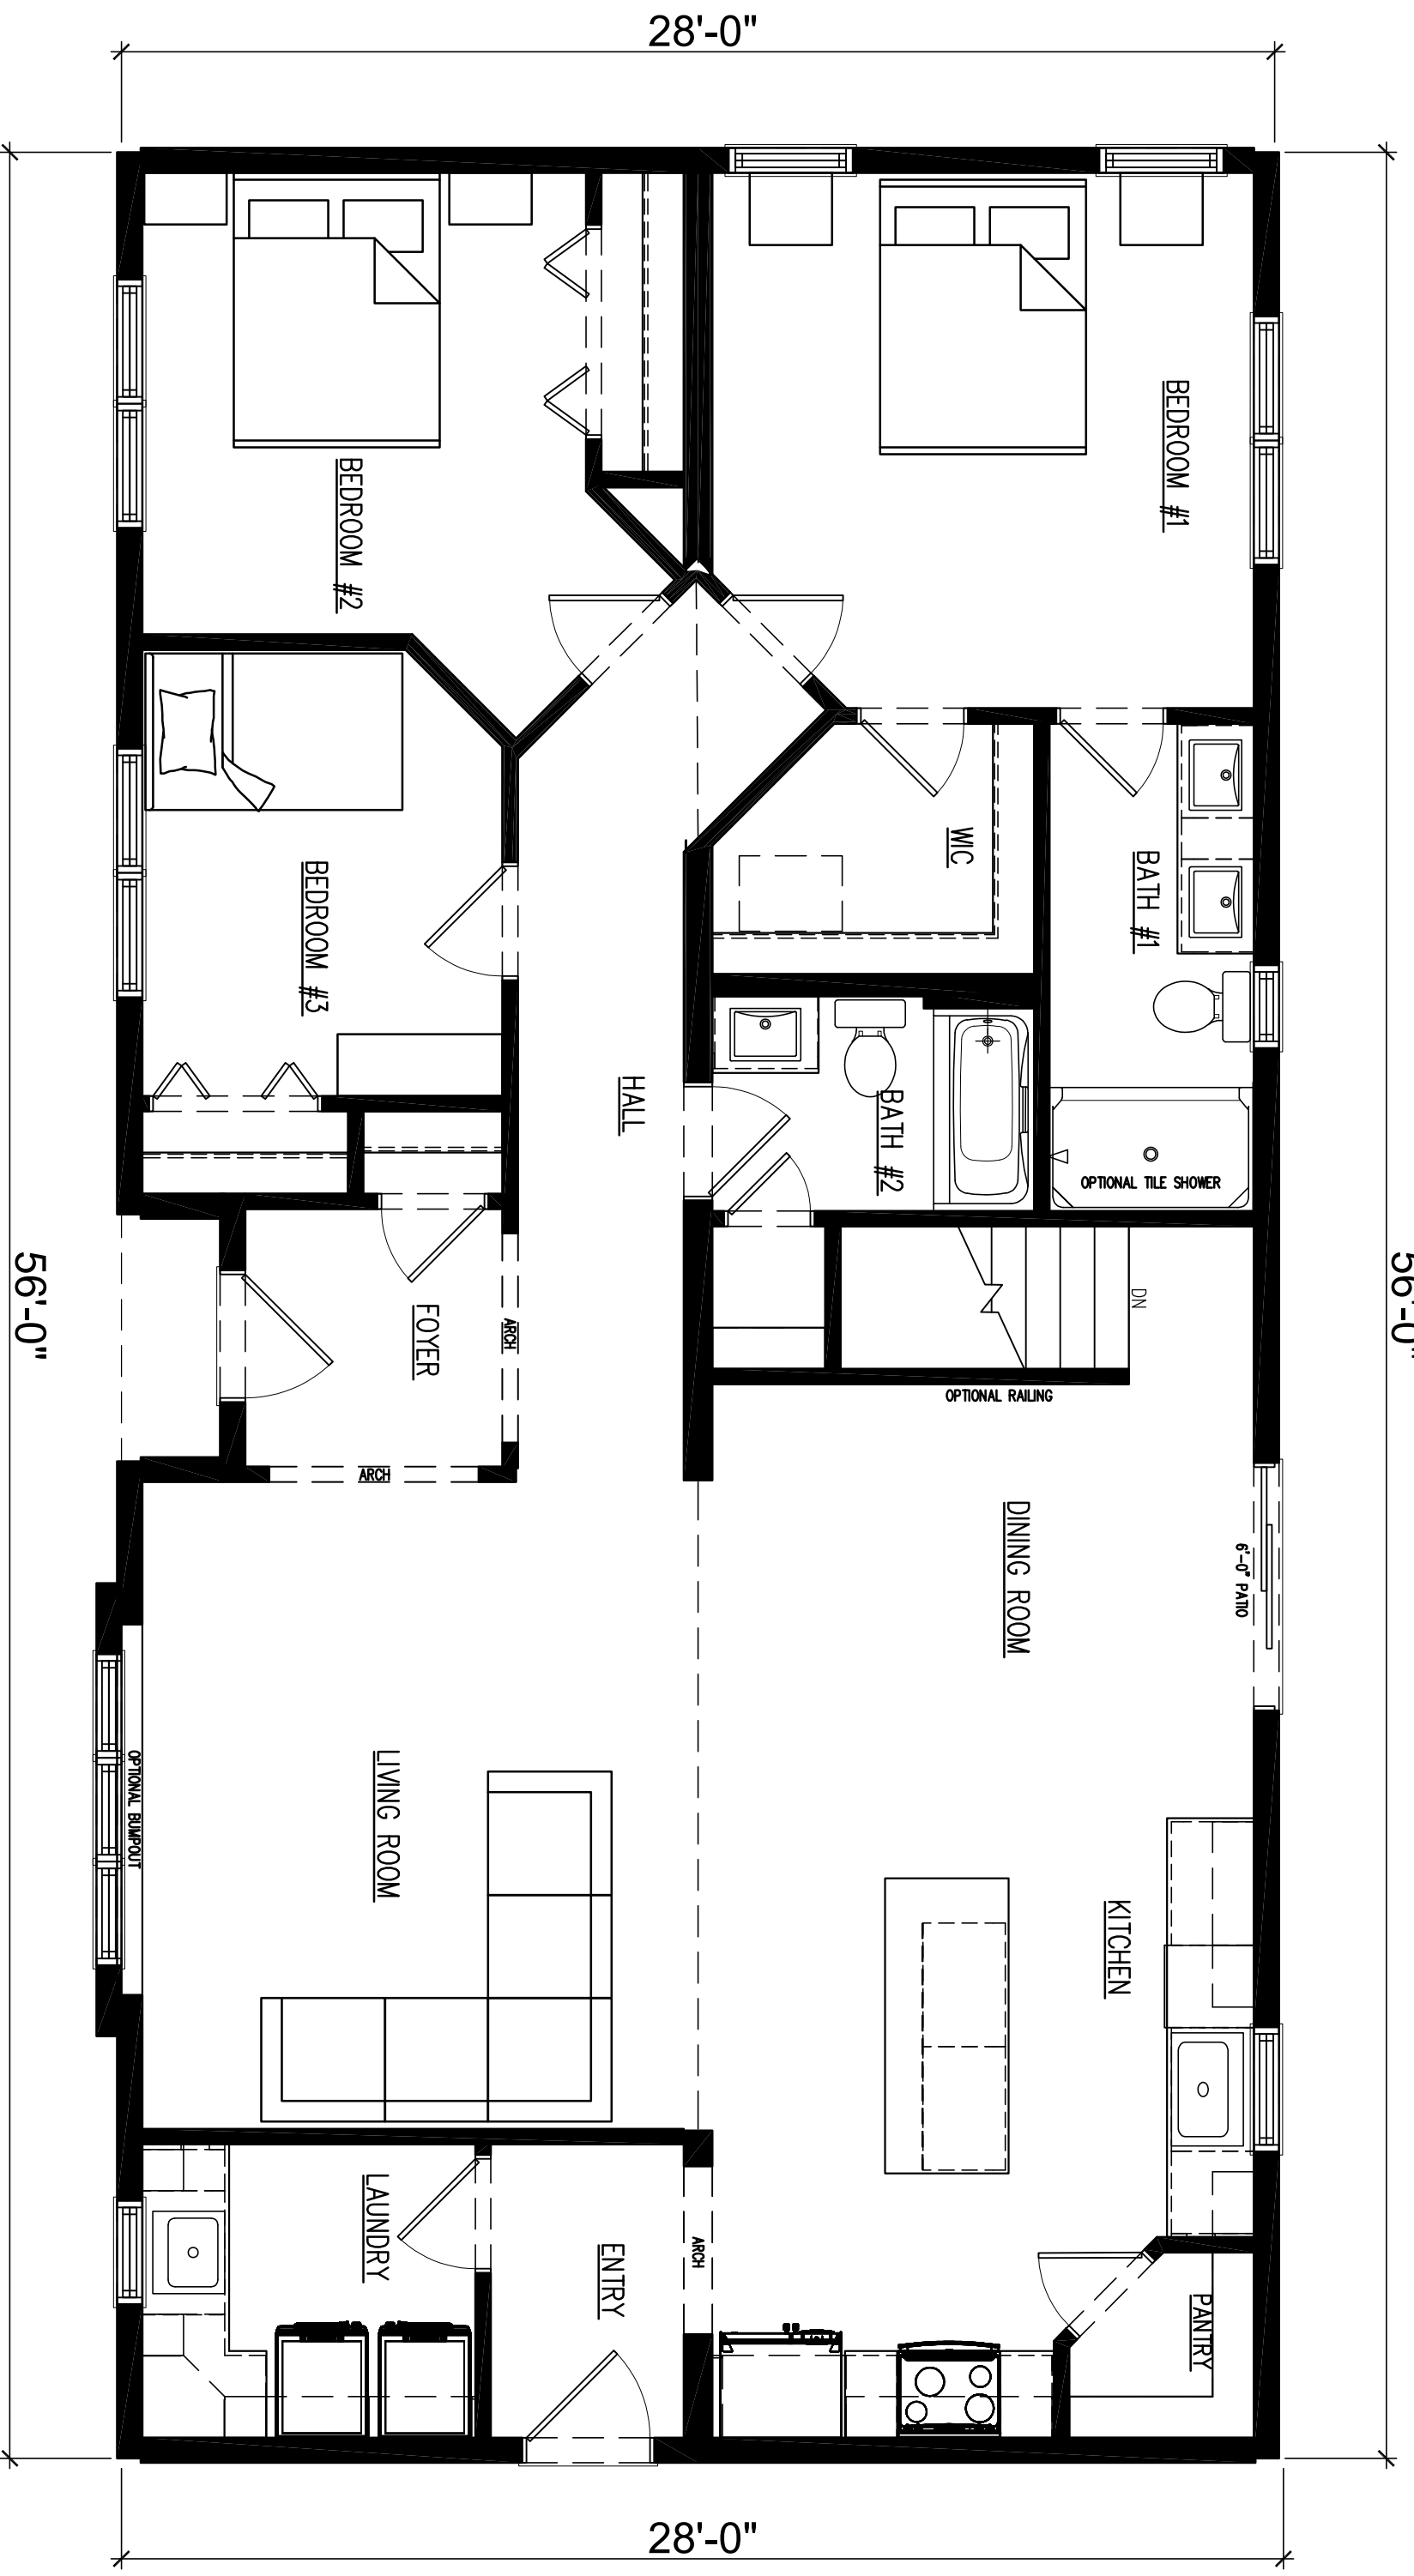

203 Industrial Drive
 Redwood Falls, MN
 Ph: (507) 644-6600
 Fx: (507) 644-6601

MAIN LEVEL FLOOR PLAN

NSXXXX	DEALER: NORTHSTAR SYSTEMBUILT
DRAWN BY: X	CUSTOMER: COLORADO
DATE: 2025	REV: X BY: X DATE: X
	SCALE: 1/4" = 1'-0"

28'-0"

56'-0"

28'-0"

56'-0"