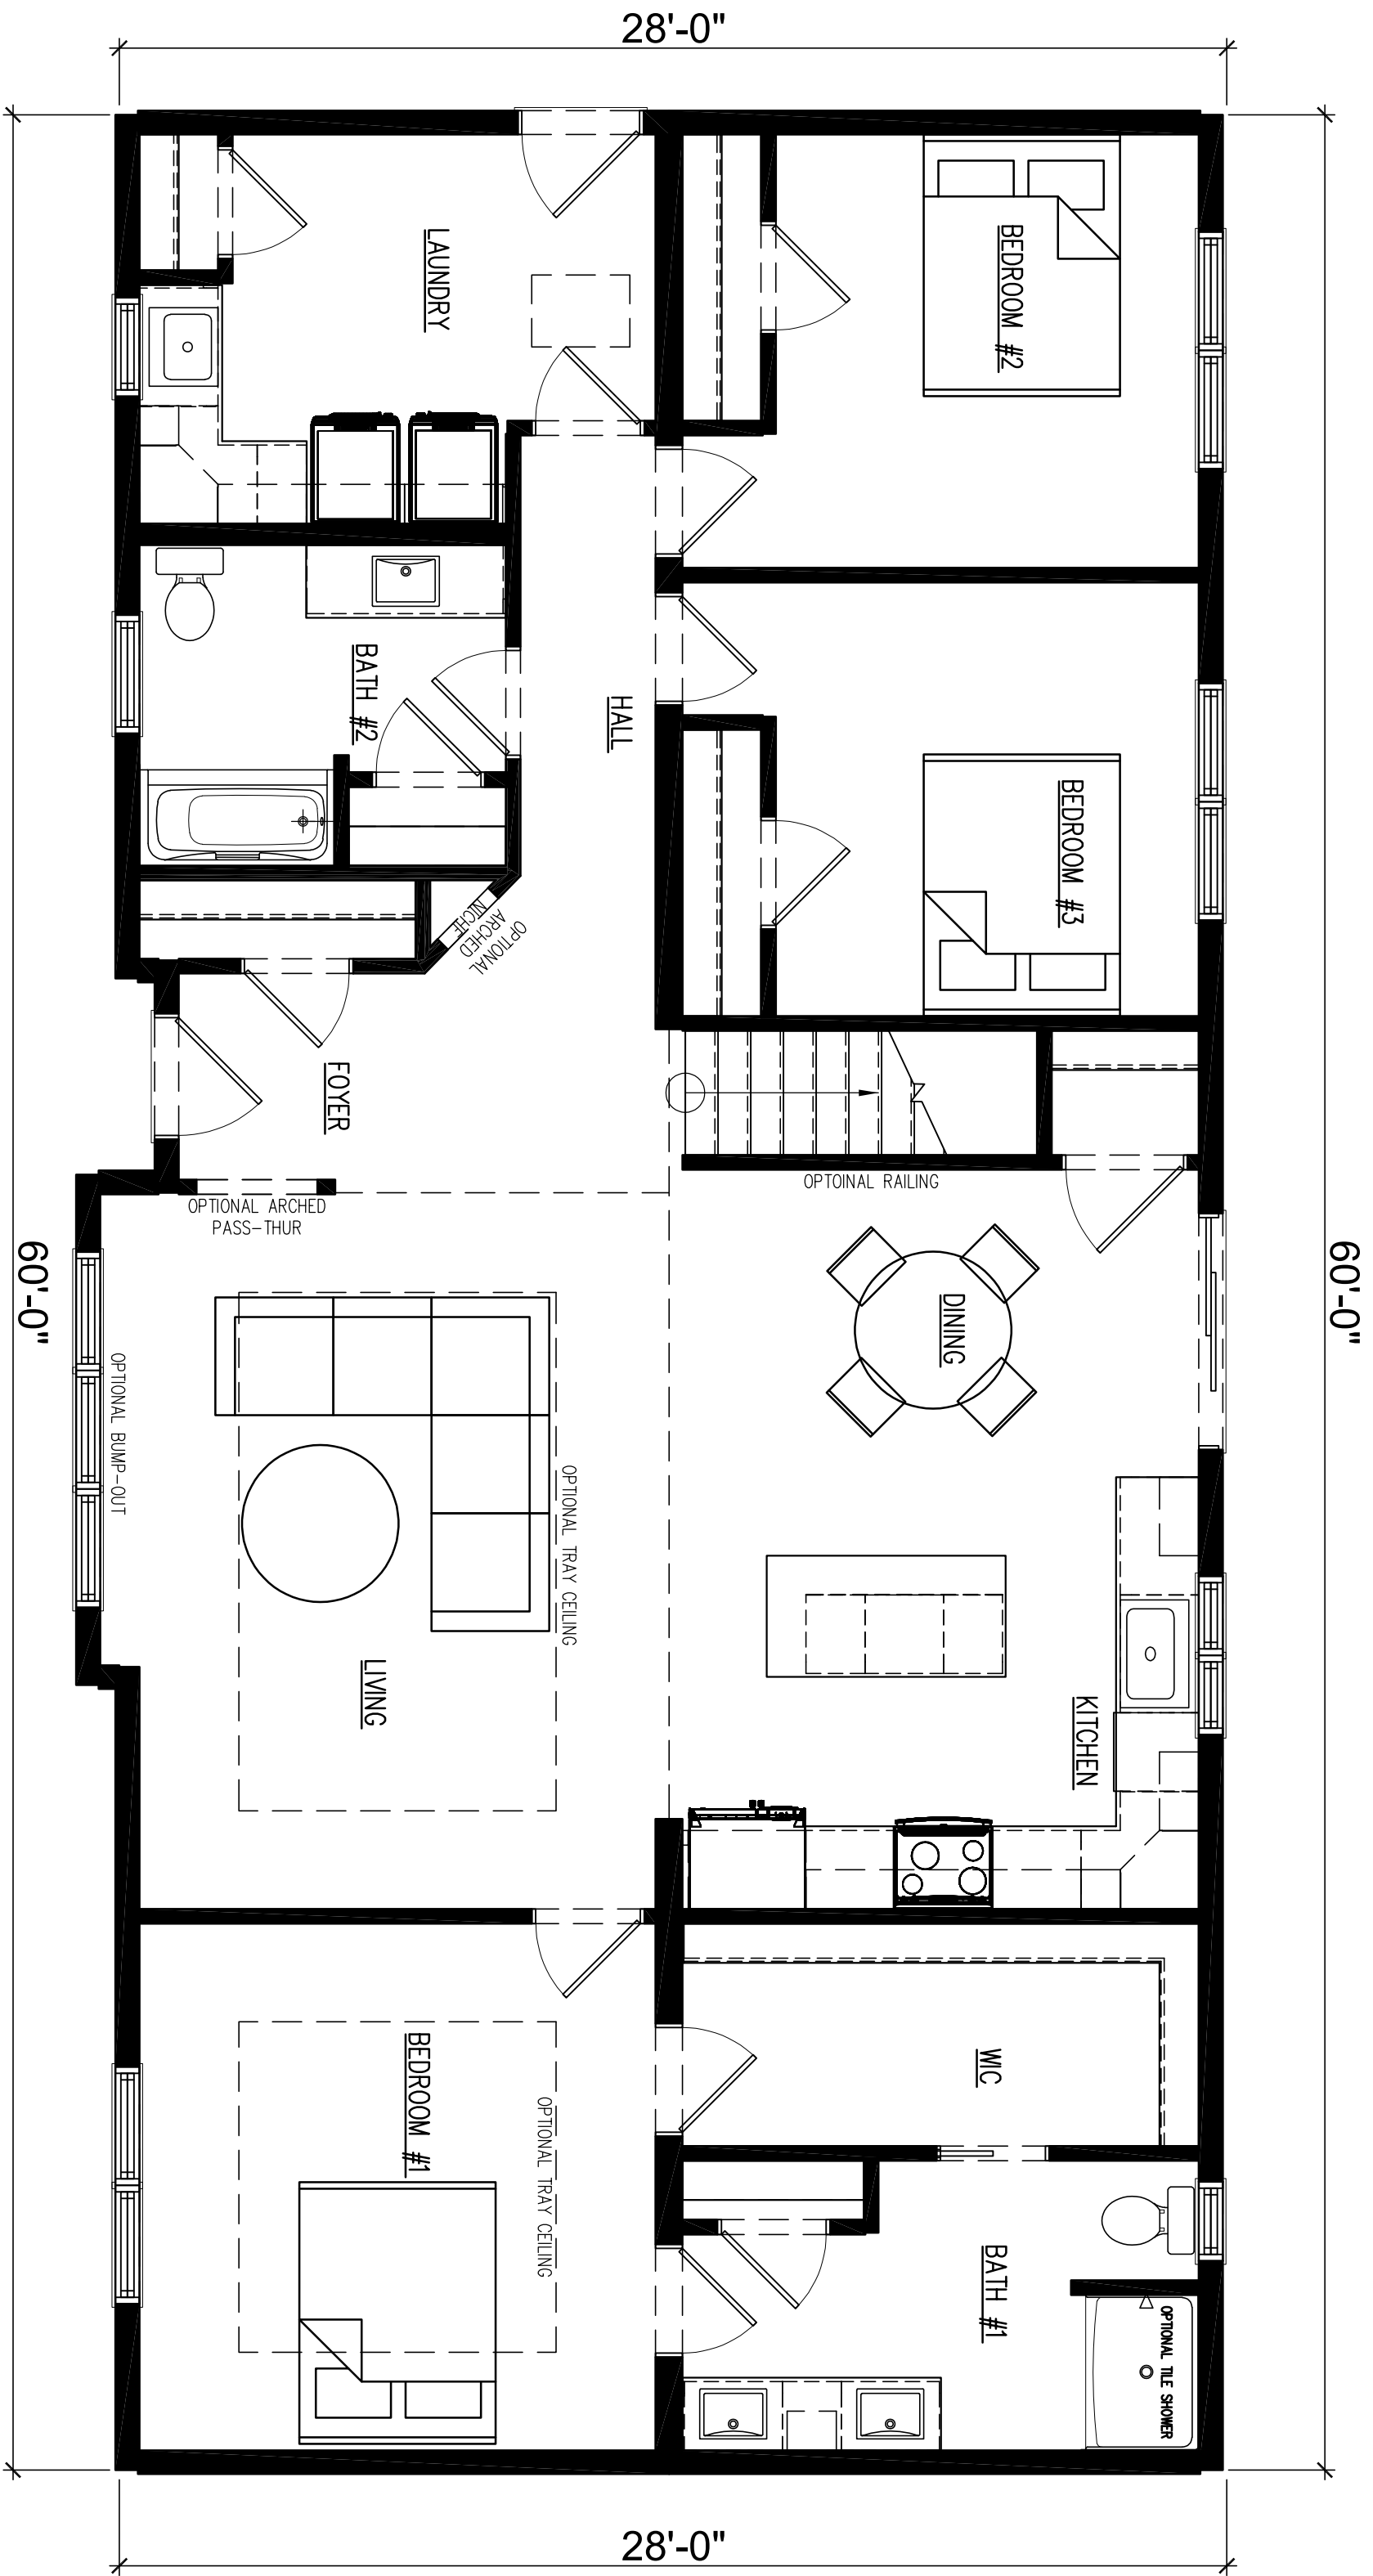

203 Industrial Drive
 Redwood Falls, MN
 Ph: (507) 644-6600
 Fx: (507) 644-6601

MAIN LEVEL FLOOR PLAN

NSXXXX	DEALER: NORTHSTAR SYSTEMBUILT
DRAWN BY: X	CUSTOMER: ST. CROIX
DATE: 2025	REV: X BY: X DATE: X
SCALE: 1/4" = 1'-0"	

28'-0"

60'-0"

28'-0"

60'-0"