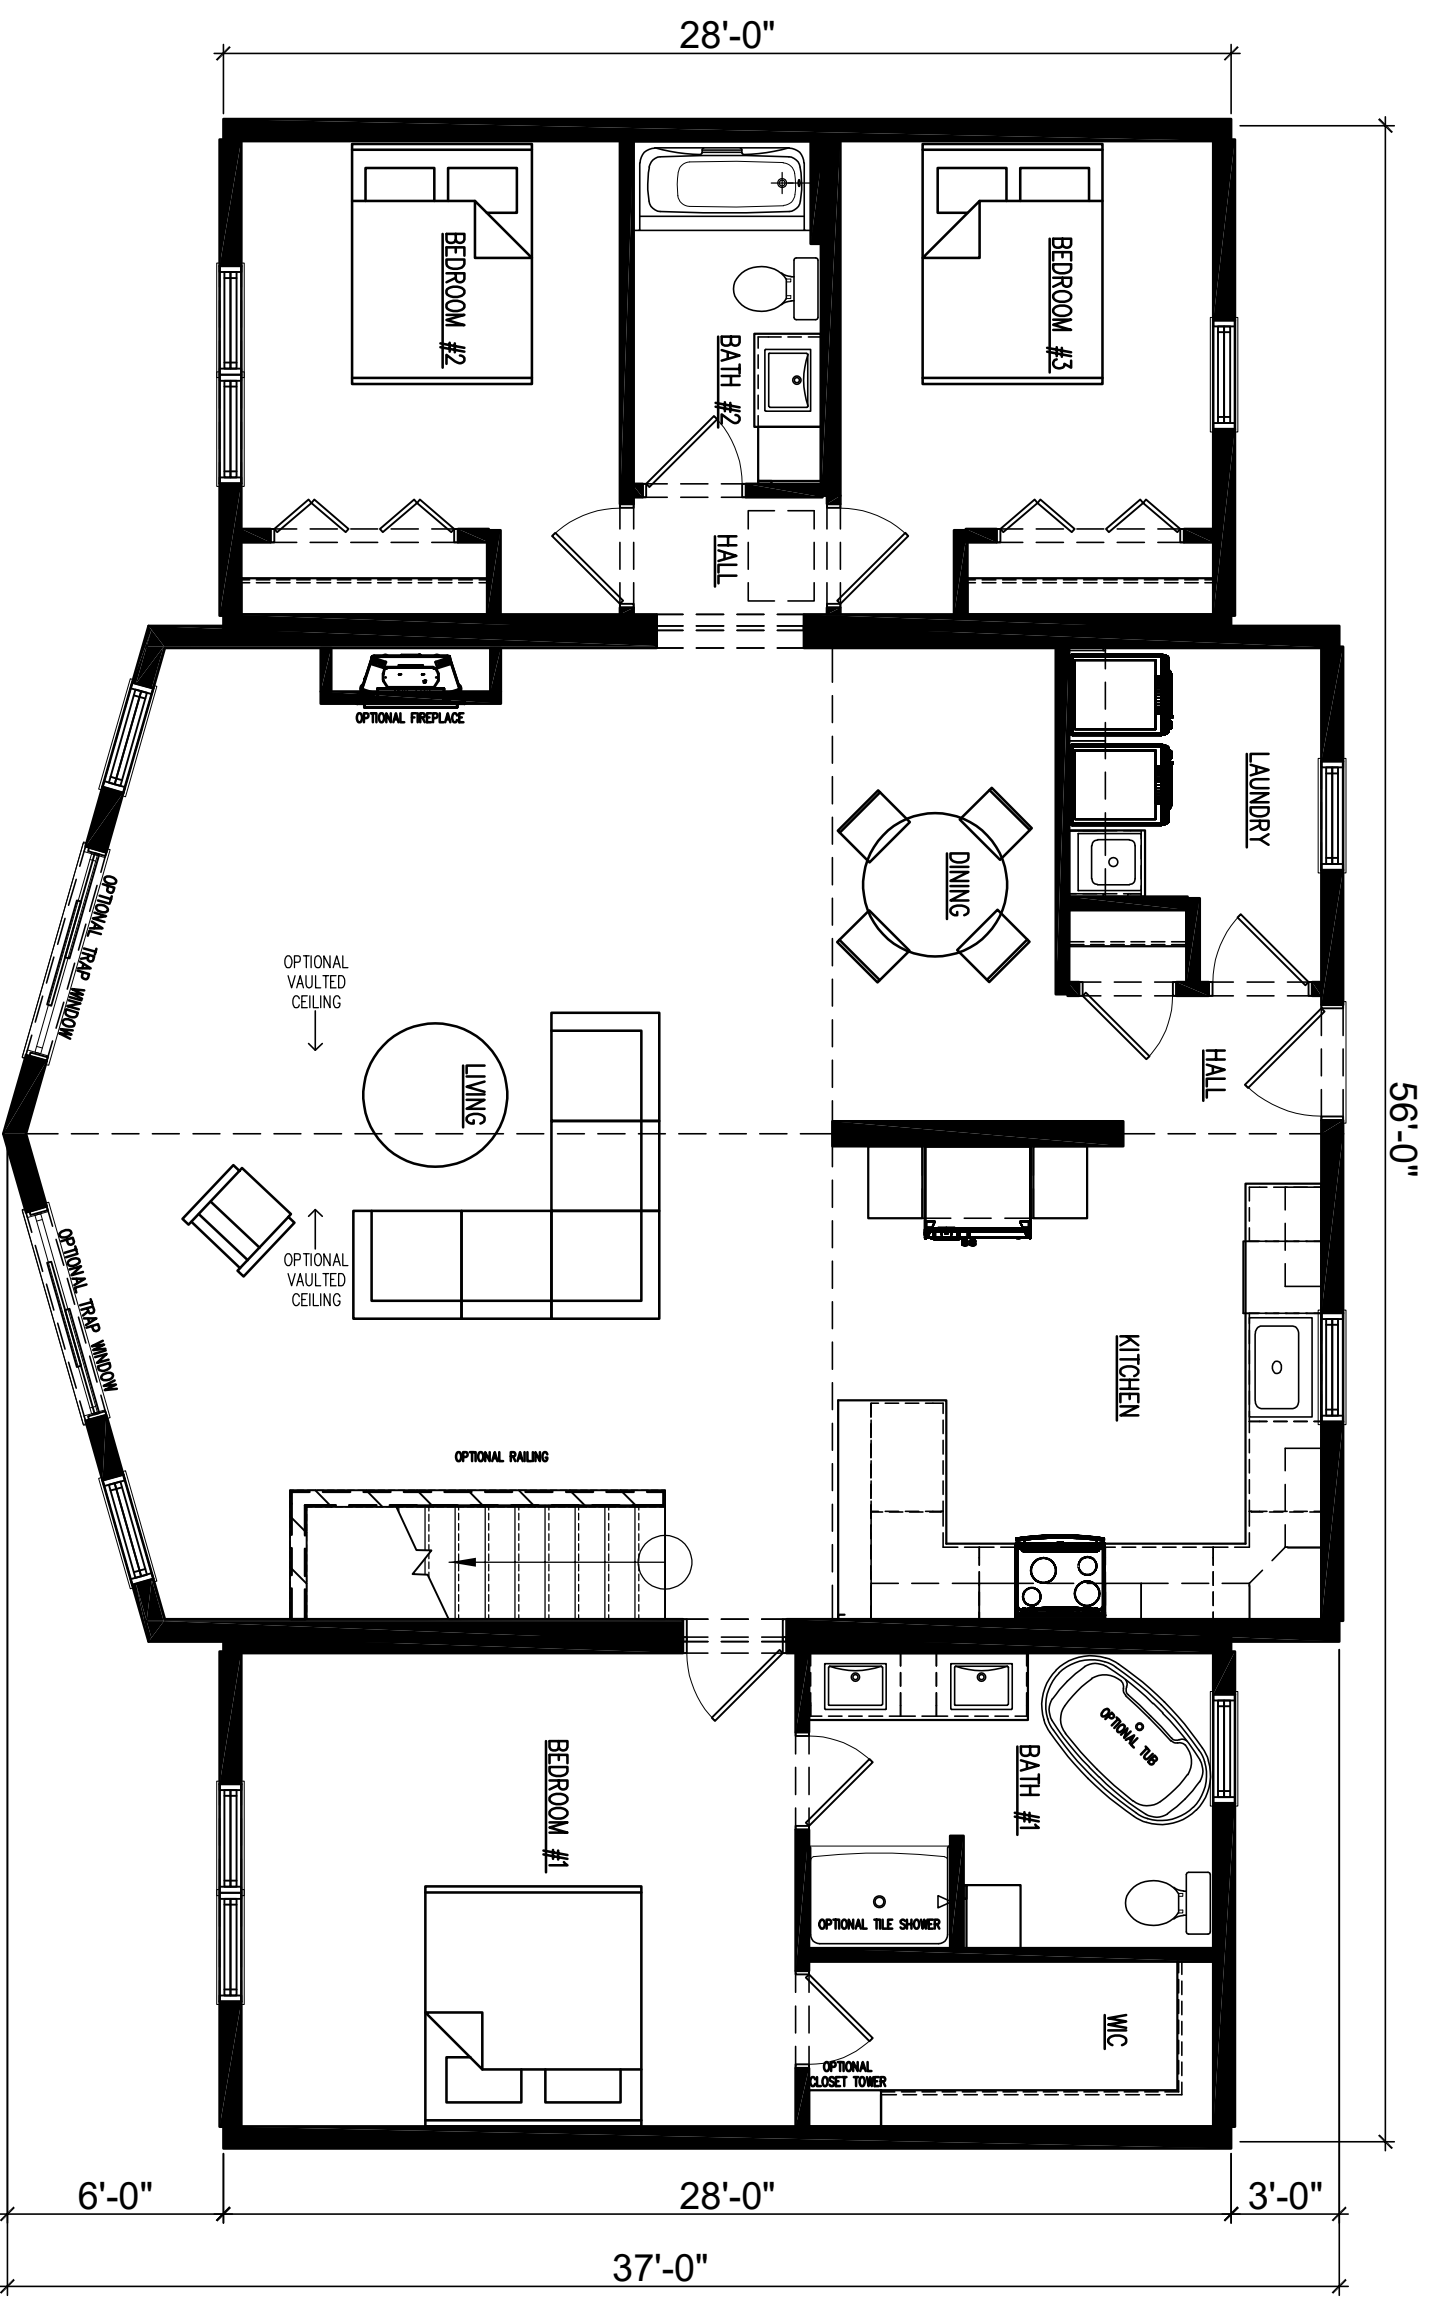

MAIN LEVEL FLOOR PLAN

NSXXXX	DEALER: NORTHSTAR SYSTEMBUILT
DRAWN BY: X	CUSTOMER: SAGE
DATE: 2025	REV: X BY: X DATE: X
SCALE: 3/16" = 1'-0"	