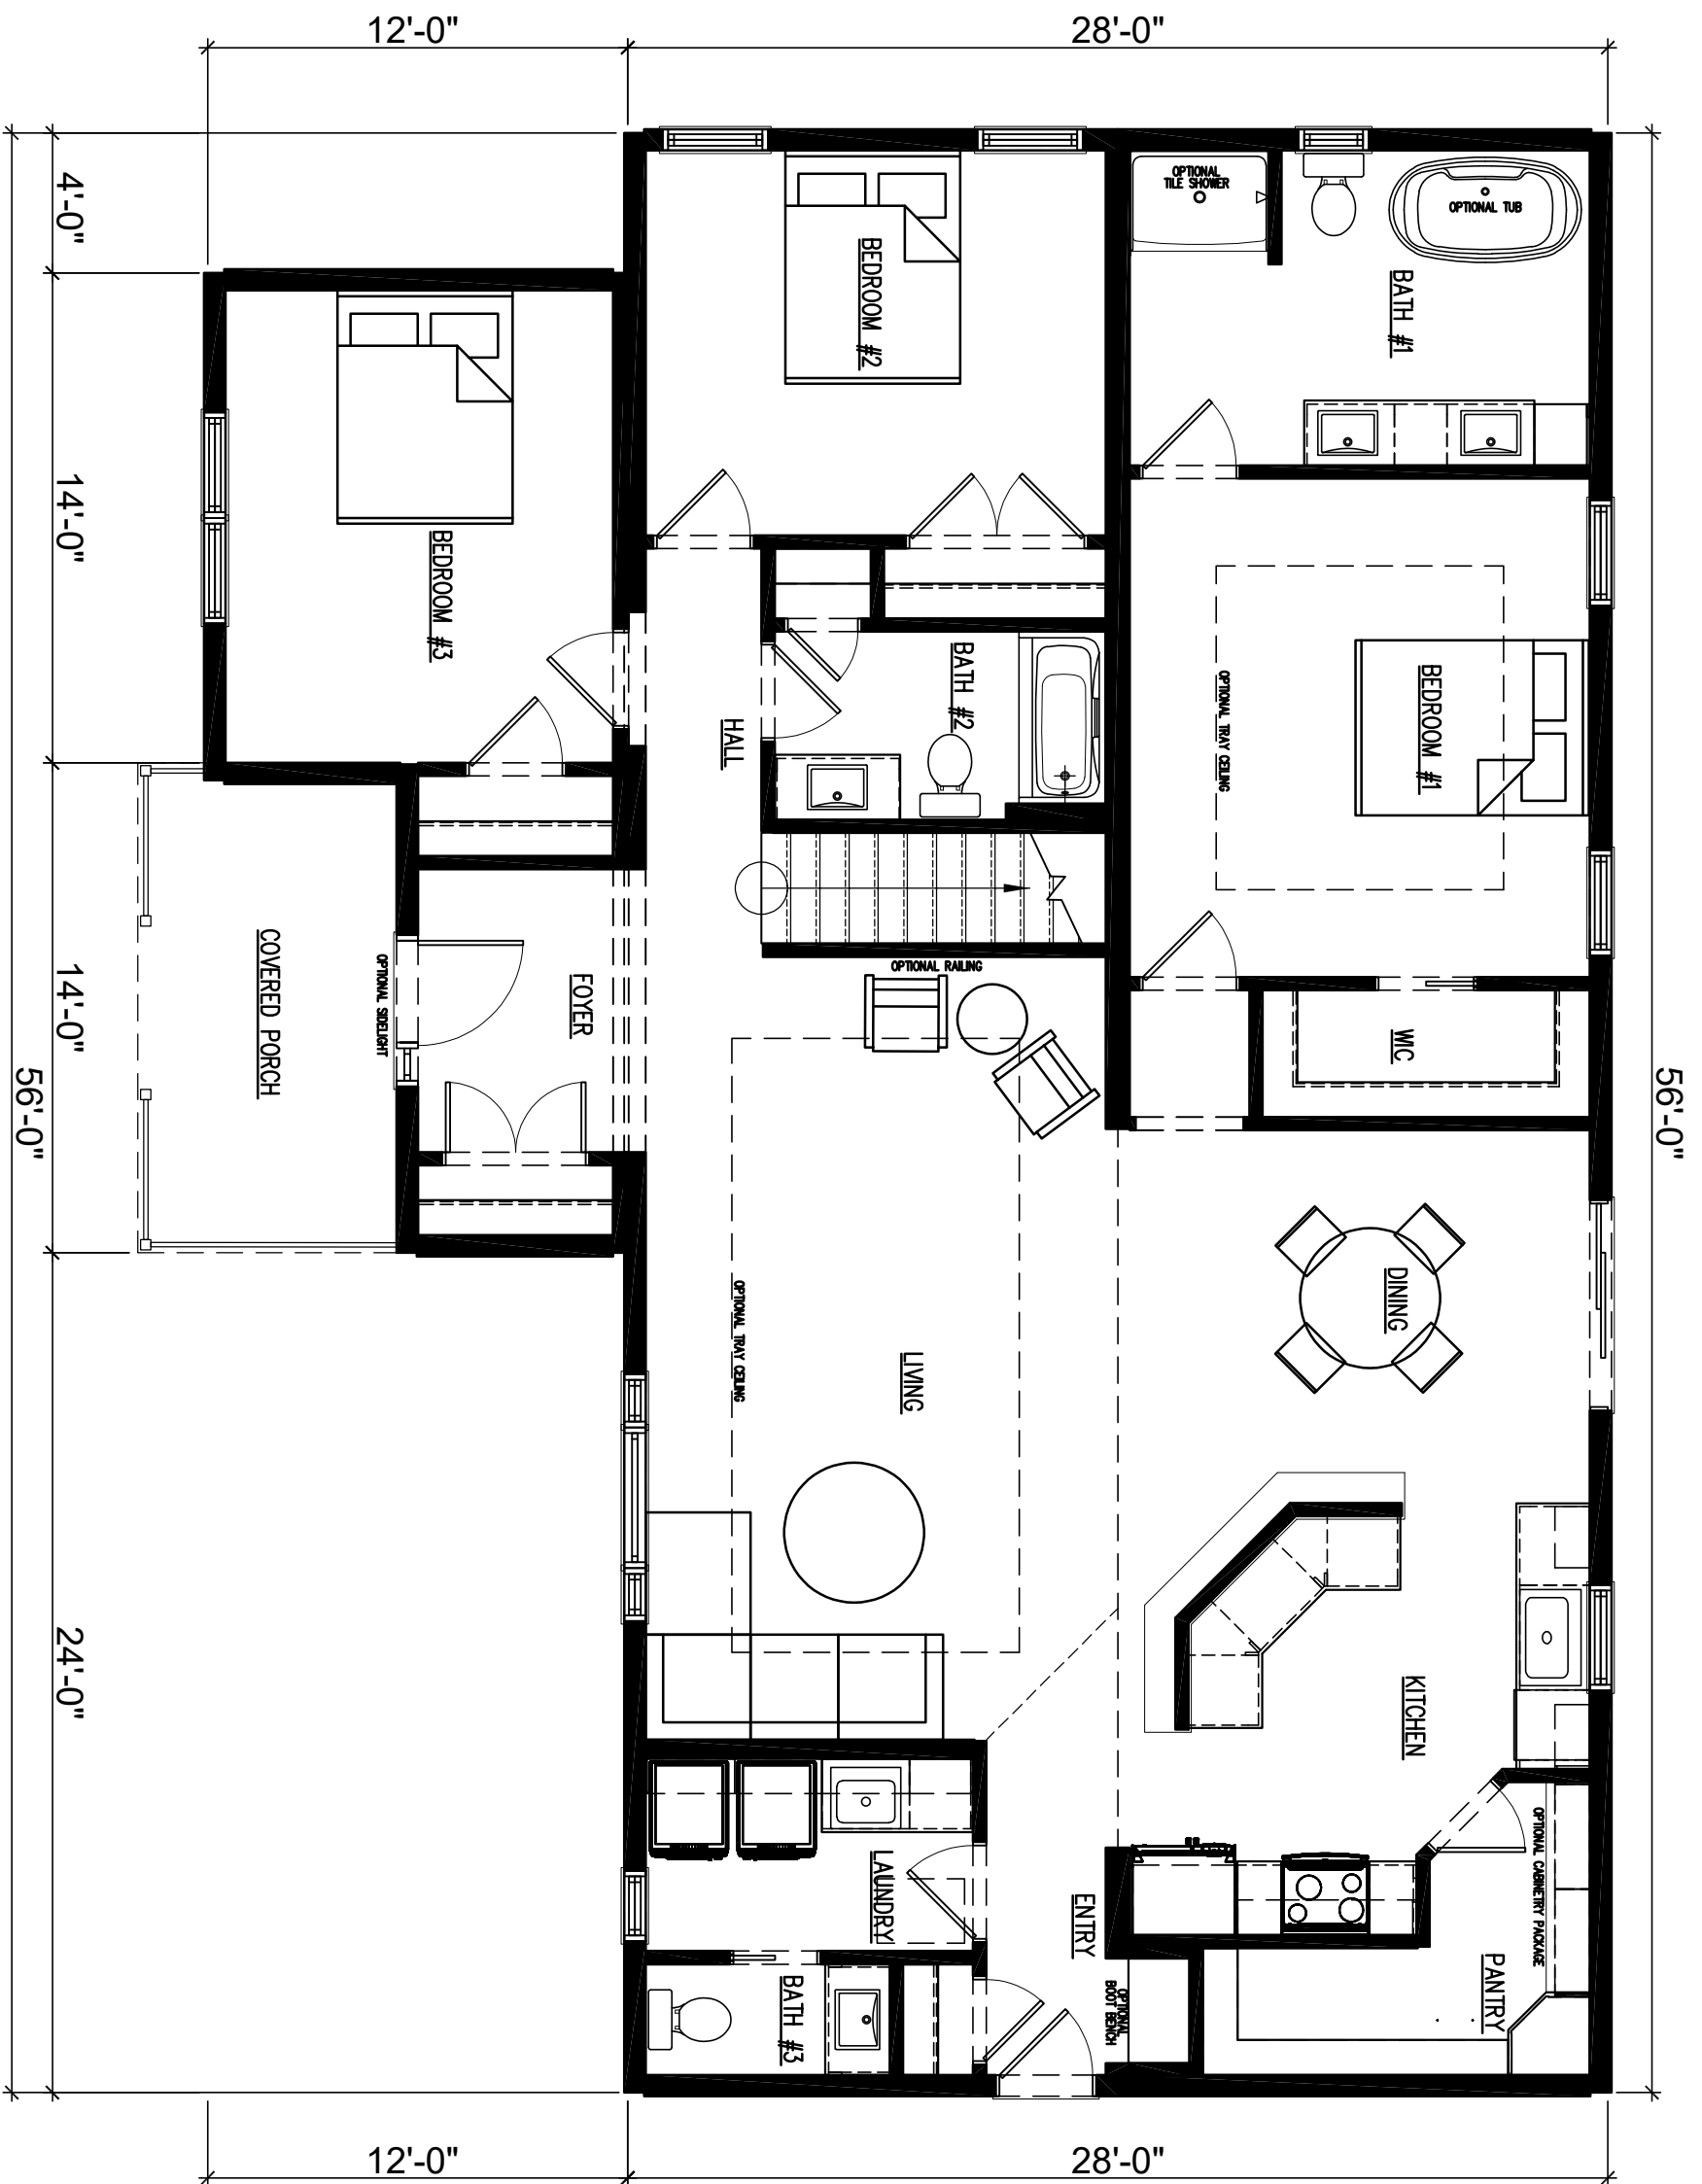

MAIN LEVEL FLOOR PLAN

NSXXXX	DEALER: NORTHSTAR SYSTEMBUILT
DRAWN BY: X	CUSTOMER: BRAZOS
DATE: 2025	REV: X BY: X DATE: X
SCALE: 3/16" = 1'-0"	