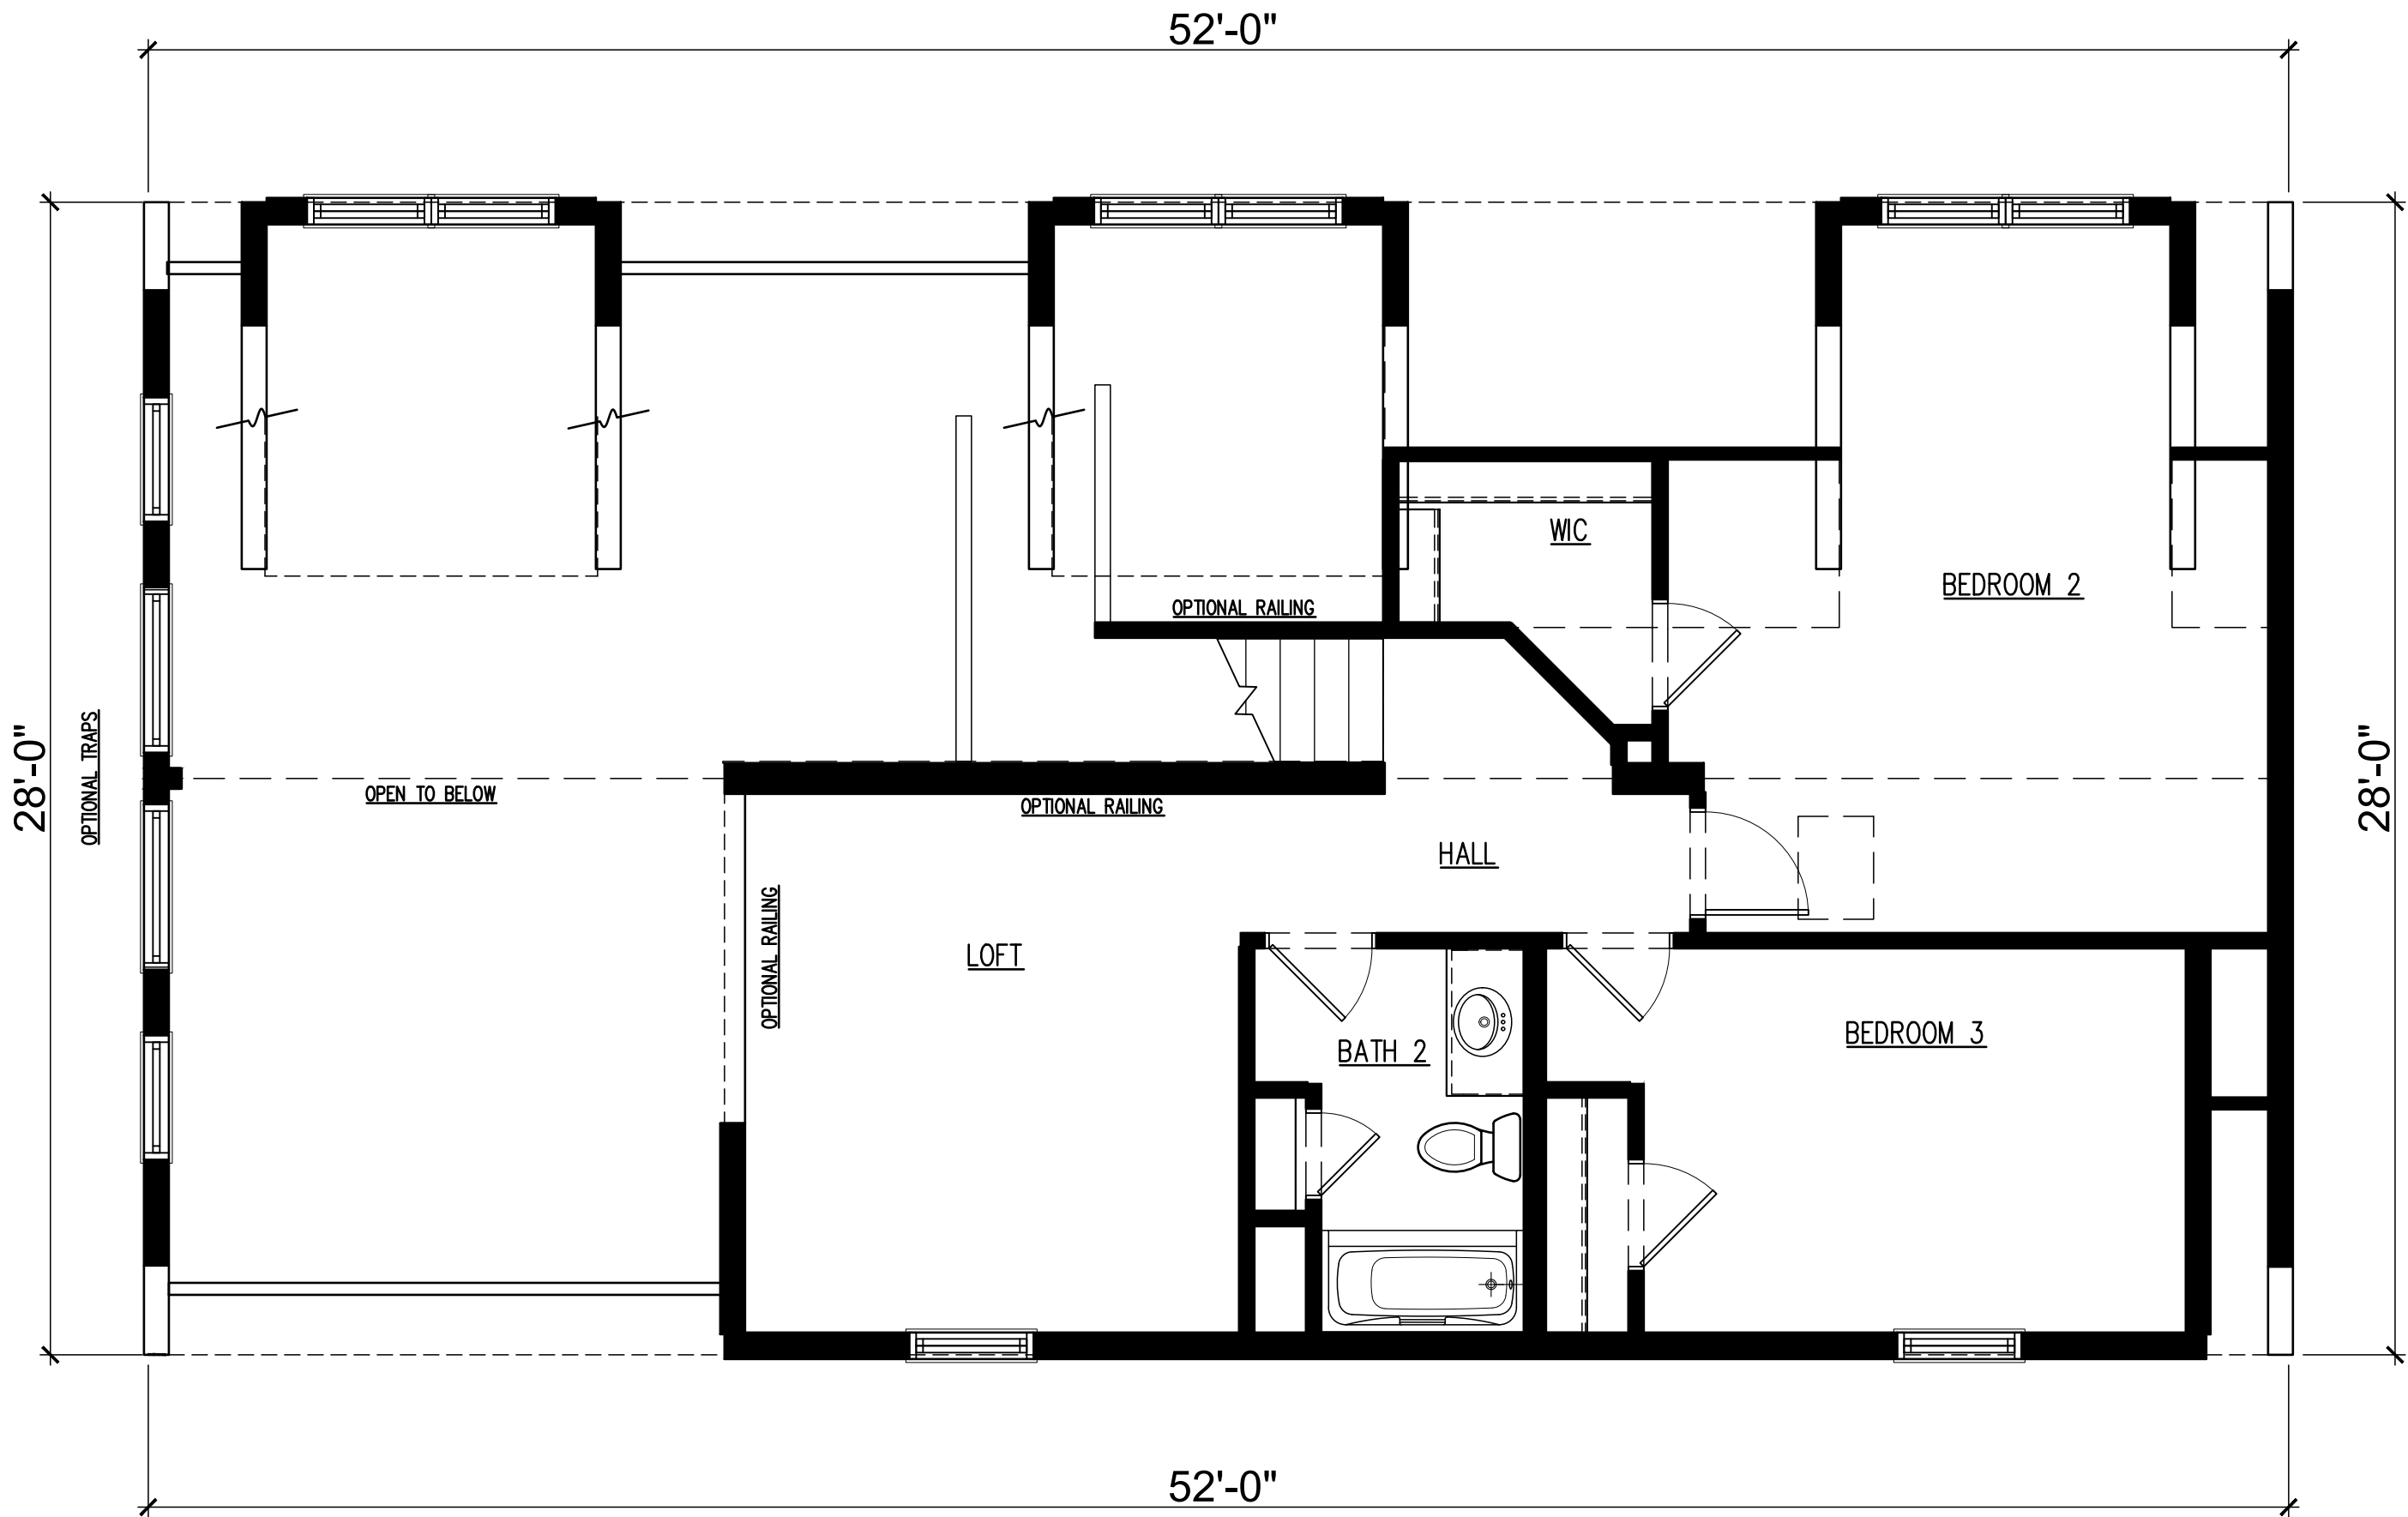

203 Industrial Drive
 Redwood Falls, MN
 Ph: (507) 644-6600
 Fx: (507) 644-6601

MAIN LEVEL FLOOR PLAN

NSXXXX

DRAWN BY: X

DATE: 2021

DEALER: NORTHSTAR SYSTEMBUILT

CUSTOMER: BLUE RIVER

REV: X

BY: X

DATE: X

SCALE: 1/4" = 1'-0"

PAGE:

A1.1

203 Industrial Drive
 Redwood Falls, MN
 Ph: (507) 644-6600
 Fx: (507) 644-6601

UPPER LEVEL FLOOR PLAN

NSXXXX	DEALER: NORTHSTAR SYSTEMBUILT		PAGE: A1.1
DRAWN BY: X	CUSTOMER: BLUE RIVER		
DATE: 2021	REV: X	BY: X	DATE: X
			SCALE: 1/4" = 1'-0"