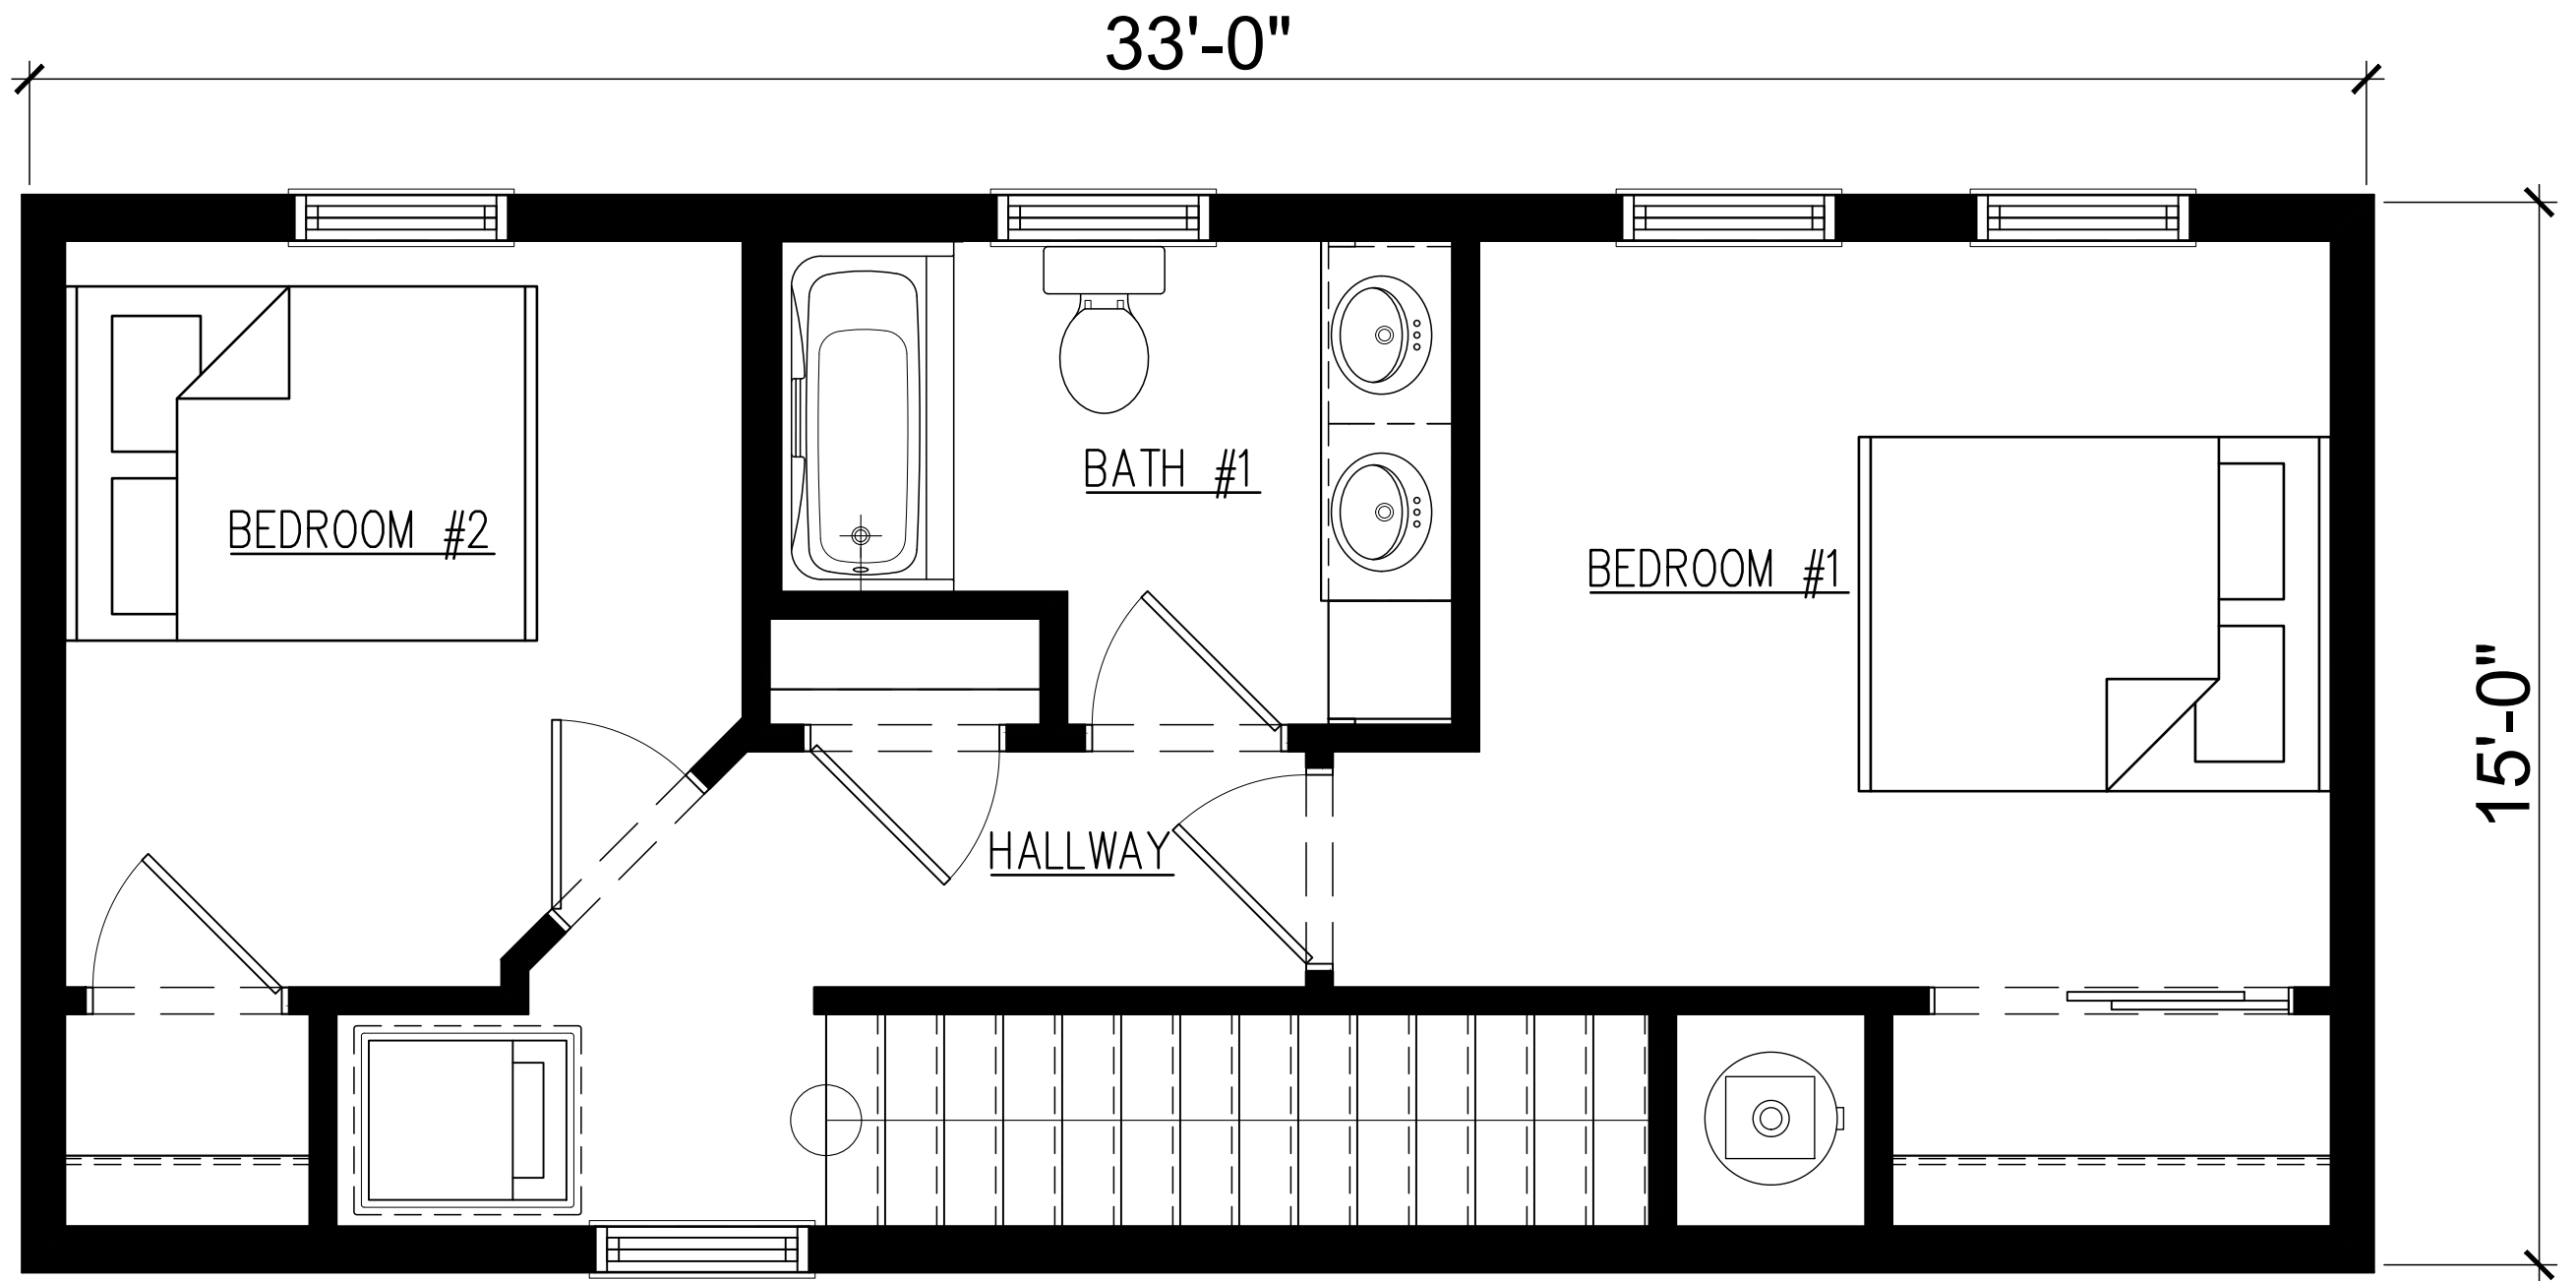

203 Industrial Drive
 Redwood Falls, MN
 Ph: (507) 644-6600
 Fx: (507) 644-6601

MAIN LEVEL FLOOR PLAN

NSXXXX	DEALER: NORTHSTAR SYSTEMBUILT	
DRAWN BY: X	CUSTOMER: AVON	
DATE: 2021	REV: X BY: X	DATE: X
		SCALE: 3/8"=1'-0"

203 Industrial Drive
 Redwood Falls, MN
 Ph: (507) 644-6600
 Fx: (507) 644-6601

UPPER LEVEL FLOOR PLAN

NSXXXX
 DRAWN BY: X
 DATE: 2021

DEALER: NORTHSTAR SYSTEMBUILT
 CUSTOMER: AVON
 REV: X BY: X DATE: X
 SCALE: 3/8"=1'-0"